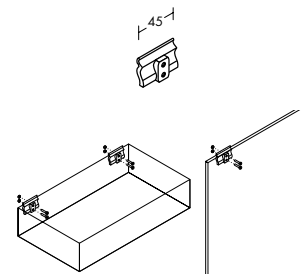

MixMix profile
single-sided

End profile
single-sided top

Universal support bracket

Dimensions

Characteristics

- ⓘ Observe the assembly and operating instruction
- Weight 10 kg per 1000 mm

- Is fitted on the MixMix single-sided profile.
- ⓘ Observe the assembly and operating instruction

- For decorative panels or acrylglass boxes.
- Max. weight load = 2 kg per adapter

Order number

natural anodised aluminium	
3100 mm	334-789.05
lto 250-3100 mm	334-790.05

End profile must be ordered separately.

natural anodised aluminium	
3100 mm	334-791.05
lto 250-3100 mm	334-792.05

plastic semi-transparent	
	981-287.02

Front arm, straight Ø 8 mm

Max. weight load = 4 kg

chrome / plastic semi-transparent	
100 mm	395-201.42
200 mm	395-202.42
300 mm	395-203.42
silk / plastic semi-transparent	
100 mm	395-201.32
200 mm	395-202.32
300 mm	395-203.32

Hanging frame Ø 15 mm

Max. weight load = 8 kg

chrome / plastic semi-transparent	
	395-206.42
silk / plastic semi-transparent	
	395-206.32

Hook, straight Ø 6 mm

Max. weight load = 1 kg

chrome / plastic semi-transparent	
100 mm	984-510.42
150 mm	984-511.42
200 mm	984-512.42
250 mm	984-513.42