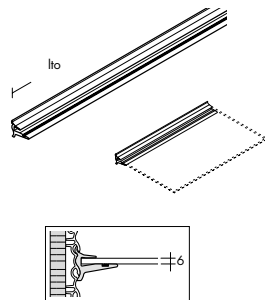

Hanging frame Ø 15 mm

Max. weight load = 8 kg

chrome / plastic semi-transparent	
	395-206.42
silk / plastic semi-transparent	
	395-206.32

Hook, straight Ø 6 mm

Max. weight load = 1 kg

chrome / plastic semi-transparent	
100 mm	984-510.42
150 mm	984-511.42
200 mm	984-512.42
250 mm	984-513.42

Looped hook Ø 4 mm

Max. weight load = 3 kg

chrome / plastic semi-transparent	
150 mm	984-508.42
200 mm	984-509.42

Eyewear holder Ø 4 mm

Max. weight load = 1 kg

chrome / plastic semi-transparent
984-582.42

Shelf profile

For shelves 6 mm in thickness.

Max. weight load = 10 kg

📄 Drawing no.
289-876 Glass shelf 6 mm

natural anodised aluminium
l to 50–3100 mm **334-839.05**

Sliss

100 x

Prevents scratches on hanging rails and front arms in silk or stainless steel.