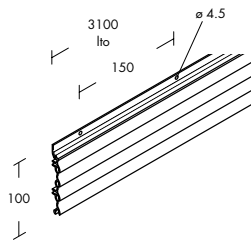

MixMix profile
single-sided

End profile
single-sided top

Universal support bracket

Dimensions

Characteristics

- ⓘ Observe the assembly and operating instruction
- Weight 10 kg per 1000 mm

- Is fitted on the MixMix single-sided profile.
- ⓘ Observe the assembly and operating instruction

- For decorative panels or acrylglass boxes.
- Max. weight load = 2 kg per adapter

Order number

natural anodised aluminium	
3100 mm	334-789.05
lto 250-3100 mm	334-790.05

End profile must be ordered separately.

natural anodised aluminium	
3100 mm	334-791.05
lto 250-3100 mm	334-792.05

plastic semi-transparent	
	981-287.02

Front arm, straight Ø 8 mm

Max. weight load = 4 kg

chrome / plastic semi-transparent	
100 mm	395-201.42
200 mm	395-202.42
300 mm	395-203.42
silk / plastic semi-transparent	
100 mm	395-201.32
200 mm	395-202.32
300 mm	395-203.32

Hanging frame Ø 15 mm

Max. weight load = 8 kg

chrome / plastic semi-transparent	
	395-206.42
silk / plastic semi-transparent	
	395-206.32

Hook, straight Ø 6 mm

Max. weight load = 1 kg

chrome / plastic semi-transparent	
100 mm	984-510.42
150 mm	984-511.42
200 mm	984-512.42
250 mm	984-513.42