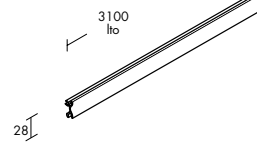

MixMix profile
single-sided

End profile
single-sided top

Universal support bracket

Dimensions

Characteristics

- ⓘ Observe the assembly and operating instruction
- Weight 10 kg per 1000 mm

- Is fitted on the MixMix single-sided profile.
- ⓘ Observe the assembly and operating instruction

- For decorative panels or acrylglass boxes.
- Max. weight load = 2 kg per adapter

Order number

natural anodised aluminium	
3100 mm	334-789.05
lto 250-3100 mm	334-790.05

End profile must be ordered separately.

natural anodised aluminium	
3100 mm	334-791.05
lto 250-3100 mm	334-792.05

plastic semi-transparent	
	981-287.02

Front arm, straight Ø 8 mm

Max. weight load = 4 kg

chrome / plastic semi-transparent	
100 mm	395-201.42
200 mm	395-202.42
300 mm	395-203.42
silk / plastic semi-transparent	
100 mm	395-201.32
200 mm	395-202.32
300 mm	395-203.32

Hanging frame Ø 15 mm

Max. weight load = 8 kg

chrome / plastic semi-transparent	
	395-206.42
silk / plastic semi-transparent	
	395-206.32

Hook, straight Ø 6 mm

Max. weight load = 1 kg

chrome / plastic semi-transparent	
100 mm	984-510.42
150 mm	984-511.42
200 mm	984-512.42
250 mm	984-513.42