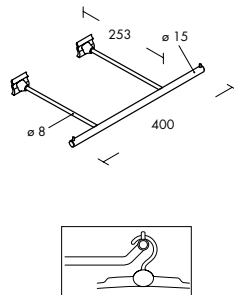

MixMix profile
single-sided

End profile
single-sided top

Universal support bracket

Dimensions

Characteristics

- ⓘ Observe the assembly and operating instruction
- Weight 10 kg per 1000 mm

- Is fitted on the MixMix single-sided profile.
- ⓘ Observe the assembly and operating instruction

natural anodised aluminium	
3100 mm	334-791.05
lto 250-3100 mm	334-792.05

plastic semi-transparent	
	981-287.02

Front arm, straight Ø 8 mm

Max. weight load = 4 kg

chrome / plastic semi-transparent	
100 mm	395-201.42
200 mm	395-202.42
300 mm	395-203.42
silk / plastic semi-transparent	
100 mm	395-201.32
200 mm	395-202.32
300 mm	395-203.32

Hanging frame Ø 15 mm

Max. weight load = 8 kg

chrome / plastic semi-transparent	
	395-206.42
silk / plastic semi-transparent	
	395-206.32

Hook, straight Ø 6 mm

Max. weight load = 1 kg

chrome / plastic semi-transparent	
100 mm	984-510.42
150 mm	984-511.42
200 mm	984-512.42
250 mm	984-513.42

Looped hook Ø 4 mm

Max. weight load = 3 kg

chrome / plastic semi-transparent	
150 mm	984-508.42
200 mm	984-509.42

Eyewear holder Ø 4 mm

Max. weight load = 1 kg

chrome / plastic semi-transparent
984-582.42

Shelf profile