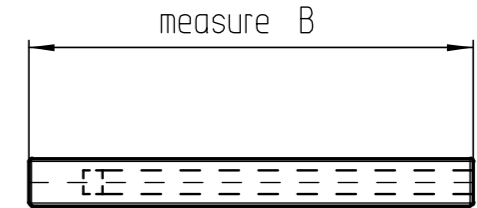

Any intellectual property right subsisting in this drawing is owned by our companies. Transmitting, using or copying without permission is prohibited.

measure A	measure B	measure C
1245	300	600
1245	400	600
895	300	550
895	400	550
595	300	350
595	400	350

round off all edges users contact at least with radius R2mm

plate material, surface and edges according to the order

Piece	Designation /Description	Drawing/Mat.-Nr.	Pos	Material	DIN/VBN	Remark
Changings						
B		Maßtabelle geändert, weitere Varianten hinzu		Hurst_R	25.11.11	
Used by			First used for		Foreign Designation	
Date			Name		Weight/kg	
13.04.11			Hurst_R		8,798	
25.11.11			Hurst_R		Development No.	
Released			Free Dim. Tol.		370-867	
In Change			HT 25		3 B 1	
Designation			Main Scale		Replacement for	
wooden shelf AxBx32			1:5			
Projekt			<b>visplay</b>			
Customer901						
www.visplay.com						