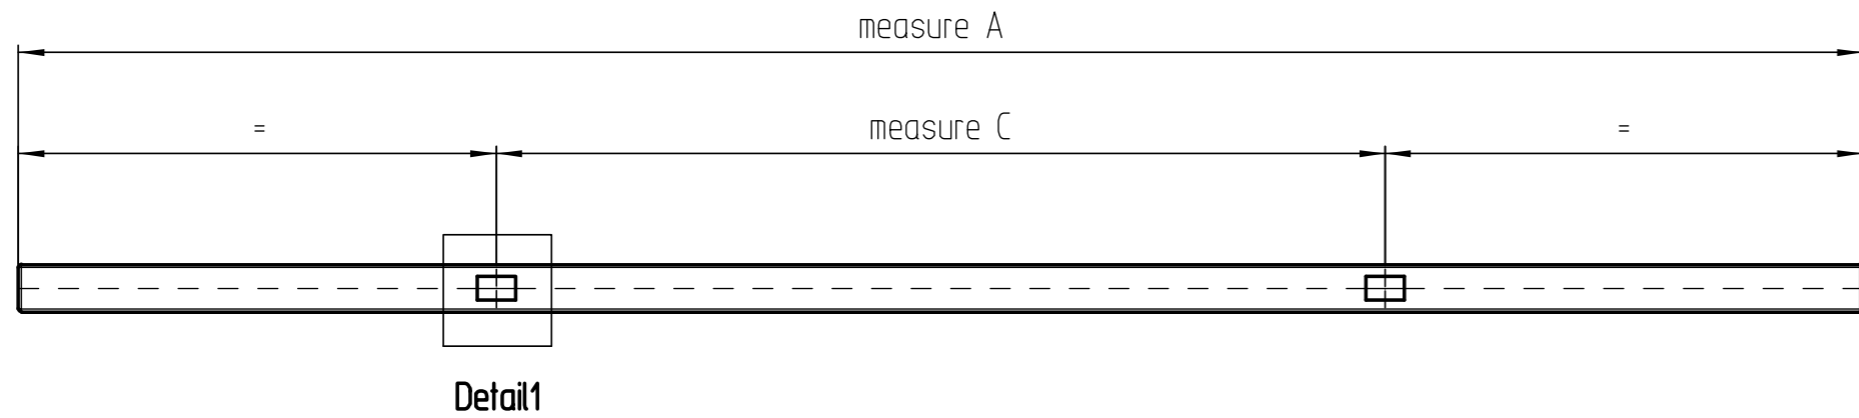

Any intellectual property right subsisting in this drawing is owned by our companies. Transmitting, using or copying without permission is prohibited.

measure A	measure B	measure C
1245	300	600
1245	400	600
895	300	550
895	400	550
595	300	350
595	400	350

round off all edges users contact at least with radius R2mm

plate material, surface and edges according to the order

Piece	Designation /Description	Drawing/Mat.-Nr.	Pos	Material	DIN/VBN	Remark
Changings						
B		Maßtabelle geändert, weitere Varianten hinzu		Hurst_R	25.11.11	
Used by			First used for		Foreign Designation	
Date			Name		Weight/kg	
13.04.11			Hurst_R		8,798	
25.11.11			Hurst_R		Development No.	
Released			Free Dim. Tol.		370-867	
In Change			HT 25		3 B 1	
Designation			Main Scale		Replacement for	
wooden shelf AxBx32			1:5			
Projekt			<b>visplay</b>			
Customer901						
www.visplay.com						