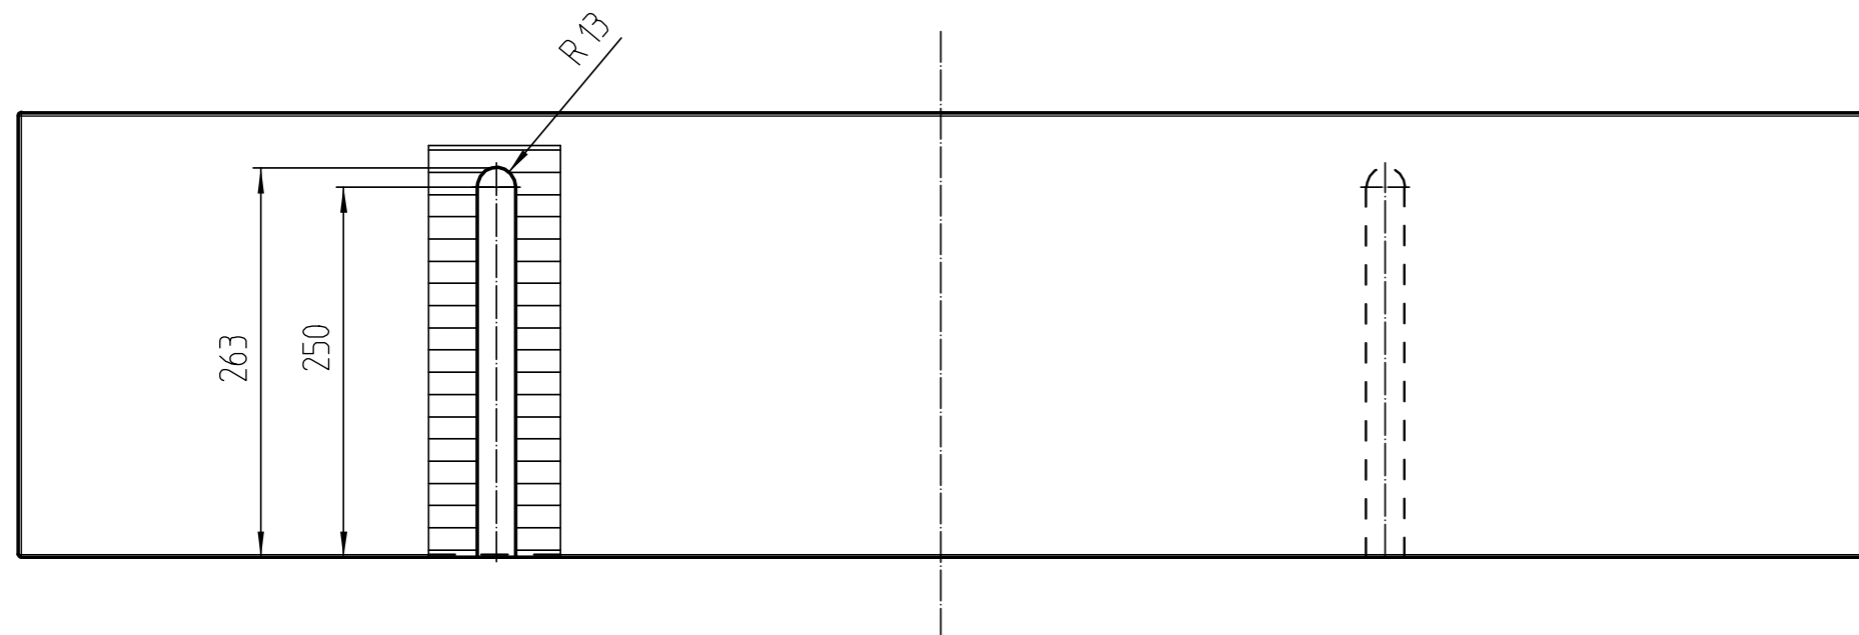

Any intellectual property right subsisting in this drawing is owned by our companies. Transmitting, using or copying without permission is prohibited.

measure A	measure B	measure C
1245	300	600
1245	400	600
895	300	550
895	400	550
595	300	350
595	400	350

round off all edges users contact at least with radius R2mm

plate material, surface and edges according to the order

Piece	Designation /Description	Drawing/Mat.-Nr.	Pos	Material	DIN/VBN	Remark
Changings						
B		Maßtabelle geändert, weitere Varianten hinzu		Hurst_R	25.11.11	
Used by			First used for		Foreign Designation	
Date			Name		Weight/kg	
13.04.11			Hurst_R		8,798	
25.11.11			Hurst_R		Development No.	
Released			Free Dim. Tol.		370-867	
In Change			HT 25		3 B 1	
Designation			Main Scale		Replacement for	
wooden shelf AxBx32			1:5			
Projekt			<b>visplay</b>			
Customer901						
www.visplay.com						