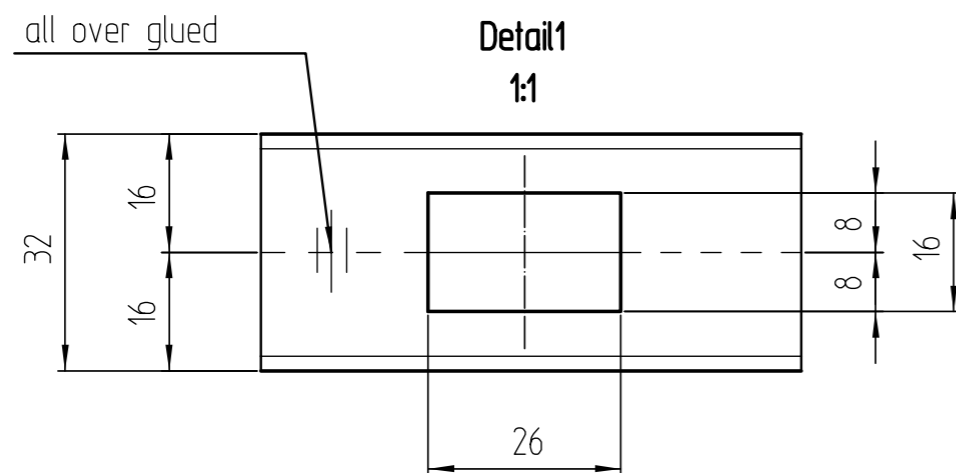

Any intellectual property right subsisting in this drawing is owned by our companies. Transmitting, using or copying without permission is prohibited.

measure A	measure B	measure C
1245	300	600
1245	400	600
895	300	550
895	400	550
595	300	350
595	400	350

round off all edges users contact at least with radius R2mm

plate material, surface and edges according to the order

Piece	Designation /Description	Drawing/Mat.-Nr.	Pos	Material	DIN/VBN	Remark
Changings						
B		Maßtabelle geändert, weitere Varianten hinzu		Hurst_R	25.11.11	
Used by			First used for		Foreign Designation	
Date			Name		Weight/kg	
13.04.11			Hurst_R		8,798	
25.11.11			Hurst_R		Development No.	
Released			Free Dim. Tol.		370-867	
In Change			HT 25		3 B 1	
Designation			Main Scale		Replacement for	
wooden shelf AxBx32			1:5			
Projekt			<b>visplay</b>			
Customer901						
www.visplay.com						