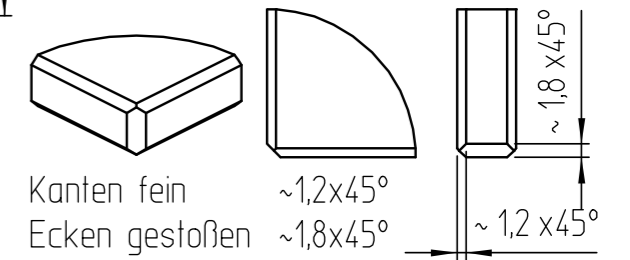

Any intellectual property right subsisting in this drawing is owned by our companies. Transmitting, using or copying without permission is prohibited.

Detail1

max. 100

max. 200

max. 100

5

max. 235mm

max. 600mm

Detail2

Detail1
1:1

Detail2
1:1

R5

1	ESG 5mm	63600105	1			
Piece	Designation /Description	Drawing/Mat.-Nr.	Pos	Material	DIN/VBN	Remark
Changings						
B				Bemaßung geändert		Hurst_R 09.09.08
Used by		Vk		First used for		Vk
Date		Name		Wheight/kg		1,828
15.11.06		martin		Free Dim. Tol.		Main Scale
09.09.08		Hurst_R		DIN 1249		1:2.5
In Change						Replacement for
Designation				glassshelf		
Projekt E01402 Customer 901						
www.visplay.com						
				visplay		