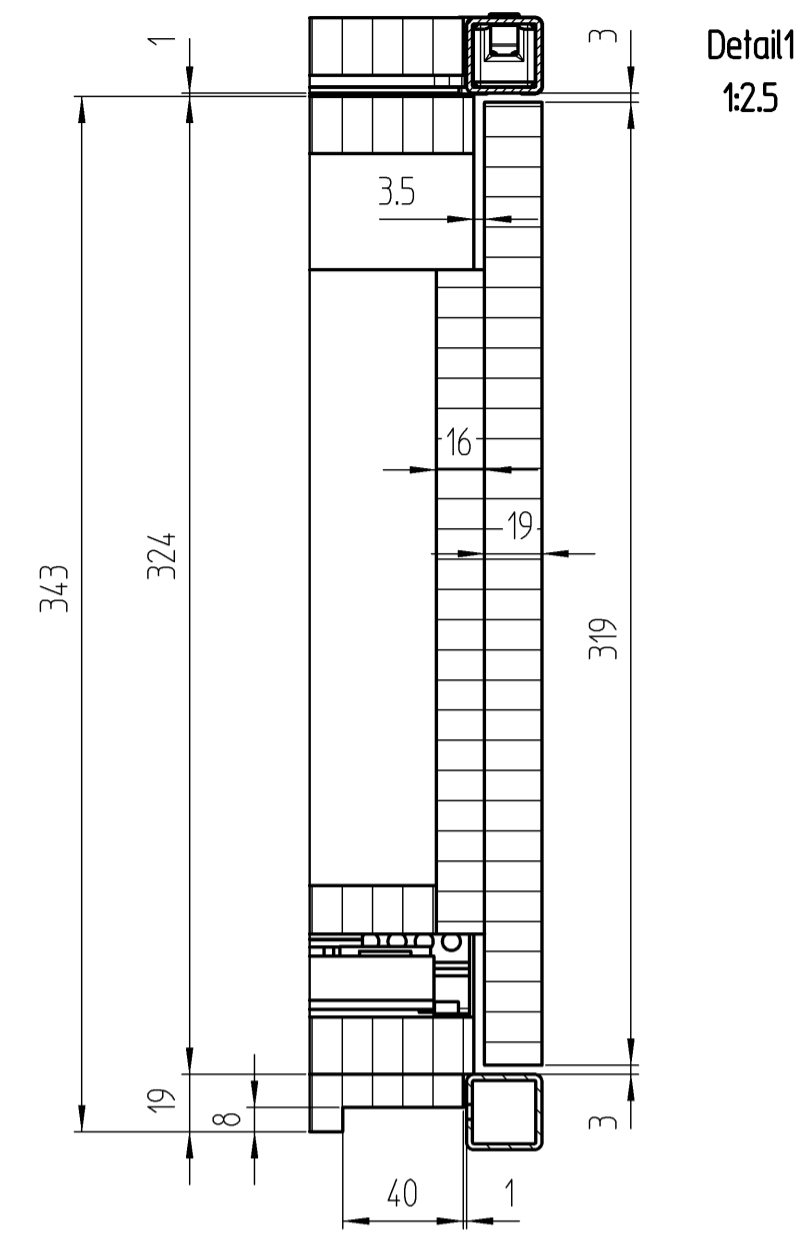

4	Senk-Holzchr. 4x35	61108313	3	St	7997	SPAX, verzinkt
1	double wooden shelf A650 T330	284467	2			
1	wooden board A650 T330	284466	1			
Piece	Designation/Description	Drawing/Mat.-Nr.	Pos	Material	DIN/VBN	Remark
Changings						
Used by			First used for		Foreign designation	
	Date	Name	Weight/kg	23,154	Format	Index
Designed	09.11.20	Studer_A	Free Dim. Tol.	Main Scale	Development No.	
Released	09.11.20	Studer_A	HT 25	1:10	704-980	
In Change					Replacement for	
Designation				wooden board A650 T330		
Project				Schubladenschrank A650 T330		
Customer				901		
www.visplay.com						