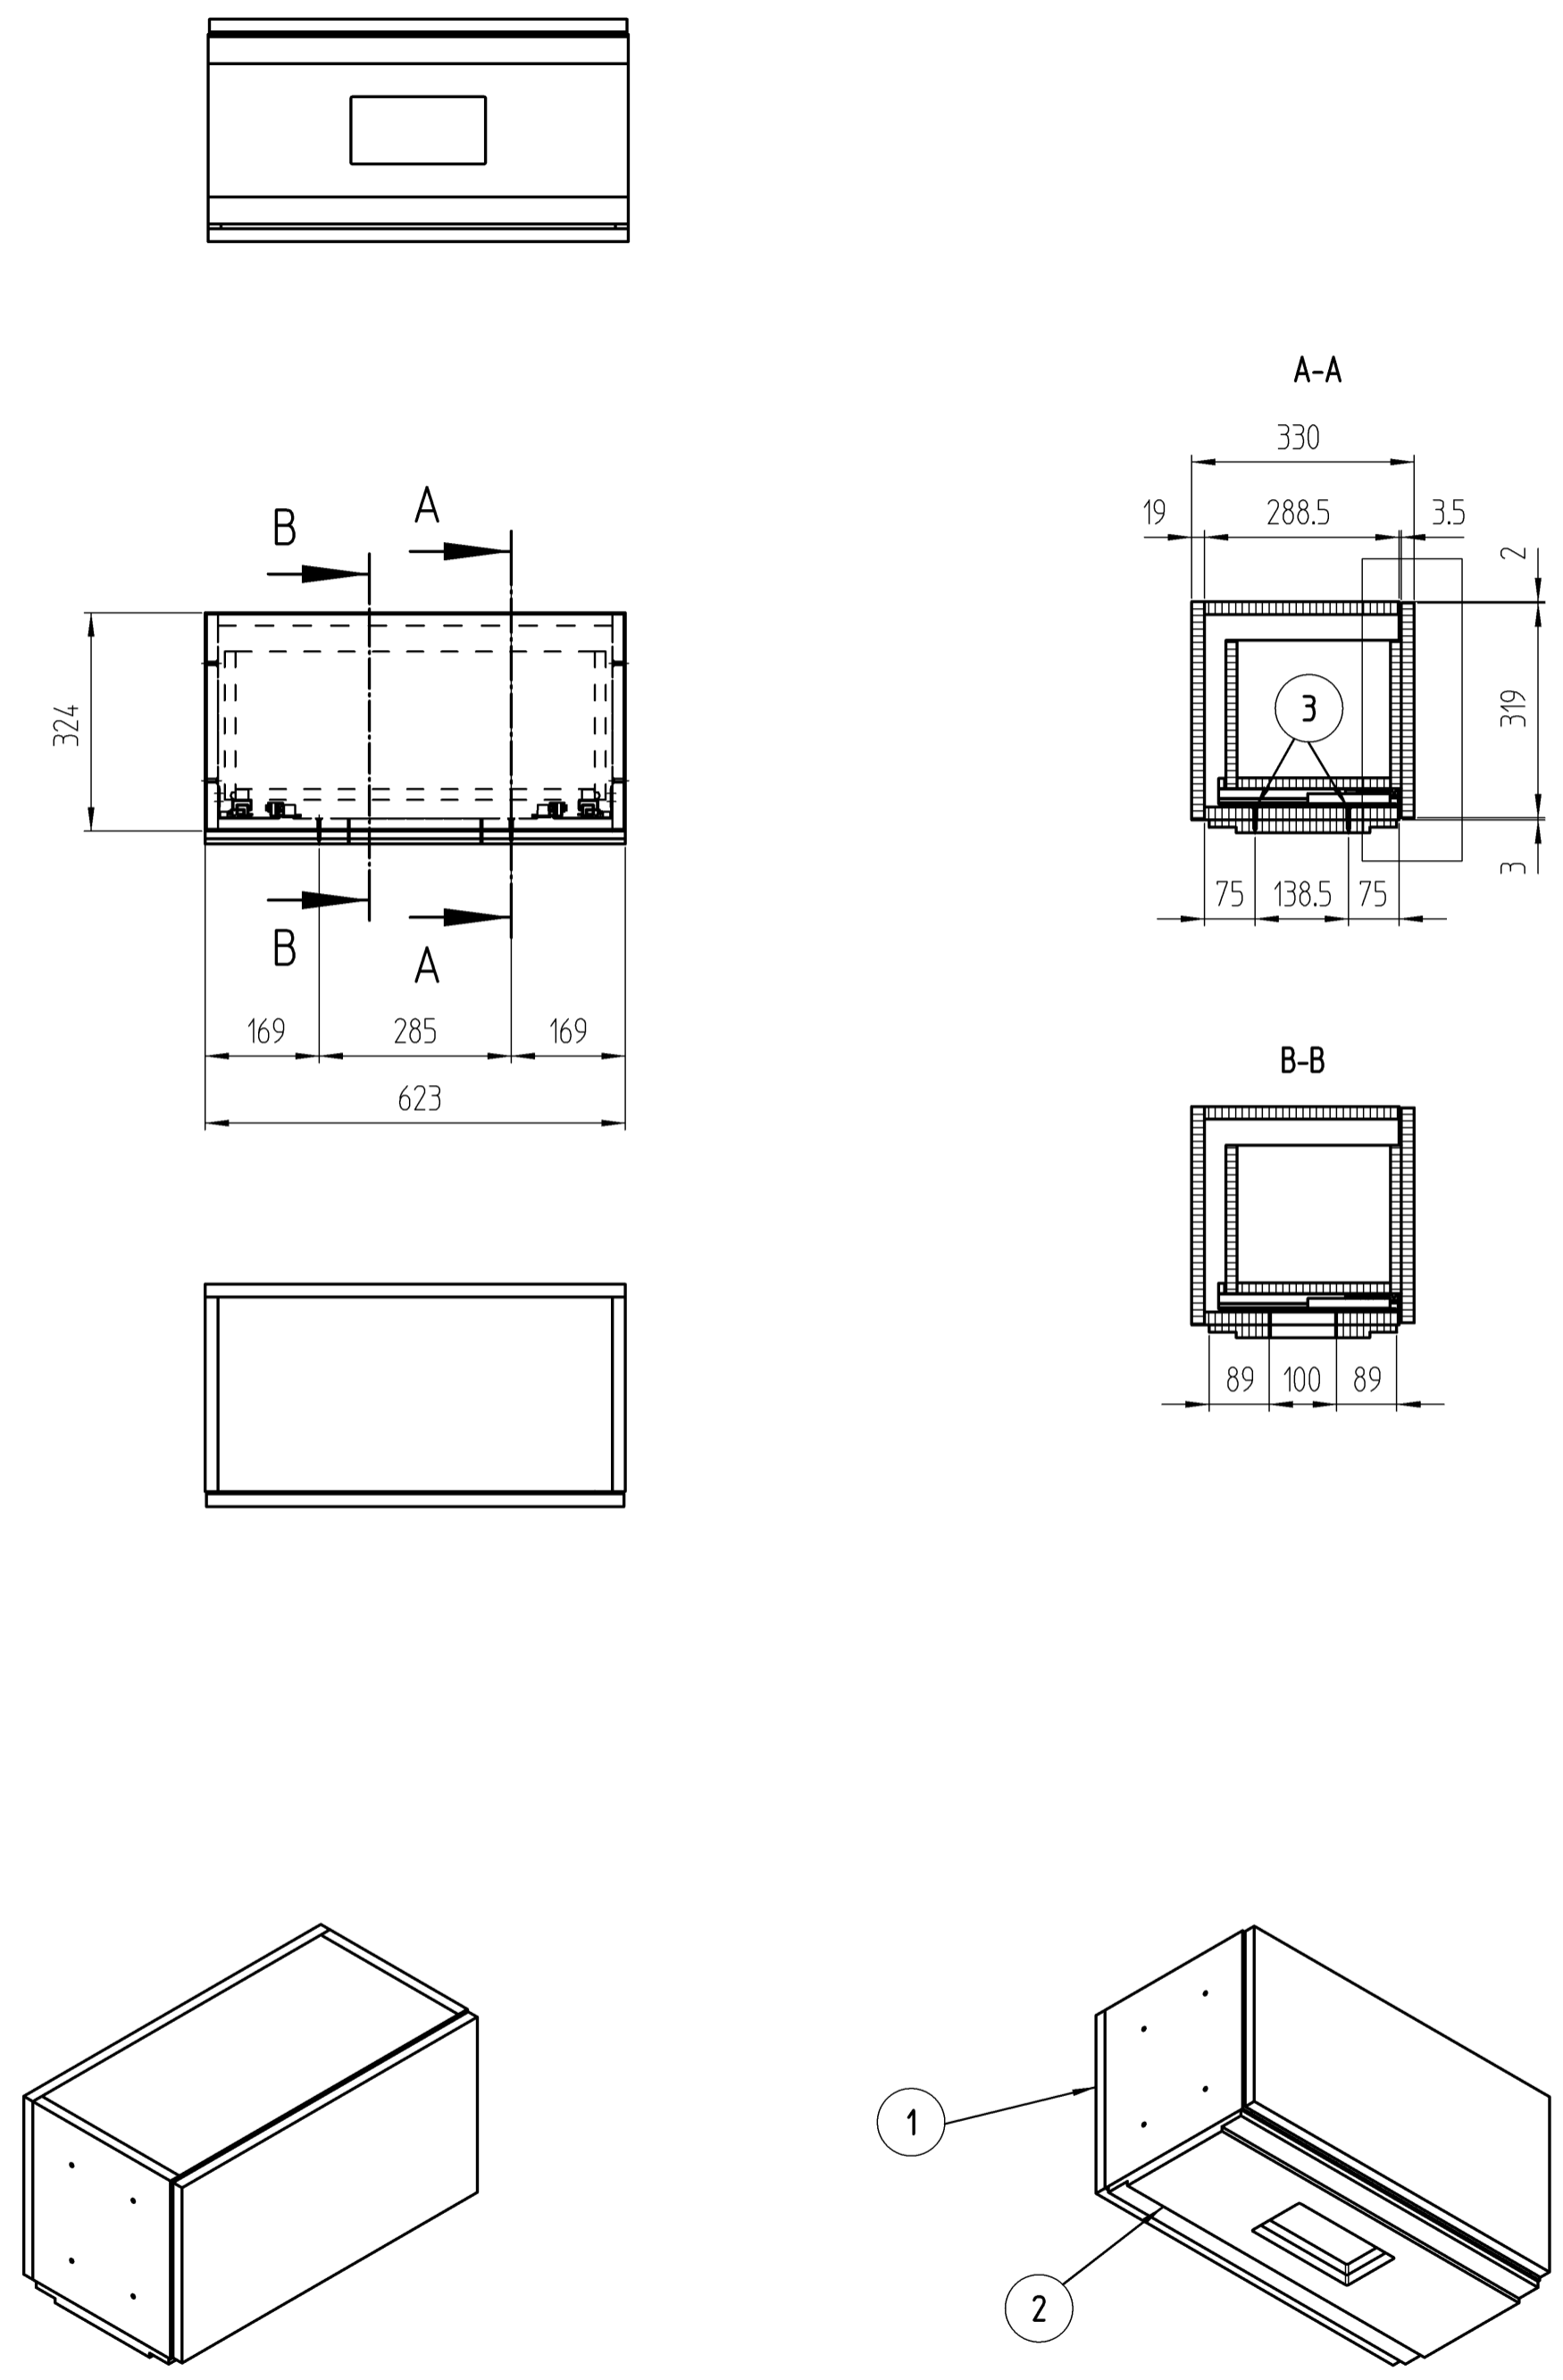

4	Senk-Holzchr. 4x35	61108313	3	St	7997	SPAX, verzinkt
1	double wooden shelf A650 T330	284467	2			
1	wooden board A650 T330	284466	1			
Piece	Designation/Description	Drawing/Mat.-Nr.	Pos	Material	DIN/VBN	Remark
Changings						
Used by			First used for		Foreign designation	
	Date	Name	Weight/kg	23,154	Format	Index
Designed	09.11.20	Studer_A	Free Dim. Tol.	Main Scale	Development No.	
Released	09.11.20	Studer_A	HT 25	1:10	704-980	
In Change					Replacement for	
Designation				wooden board A650 T330		
Project				Schubladenschrank A650 T330		
Customer				901		
www.visplay.com						