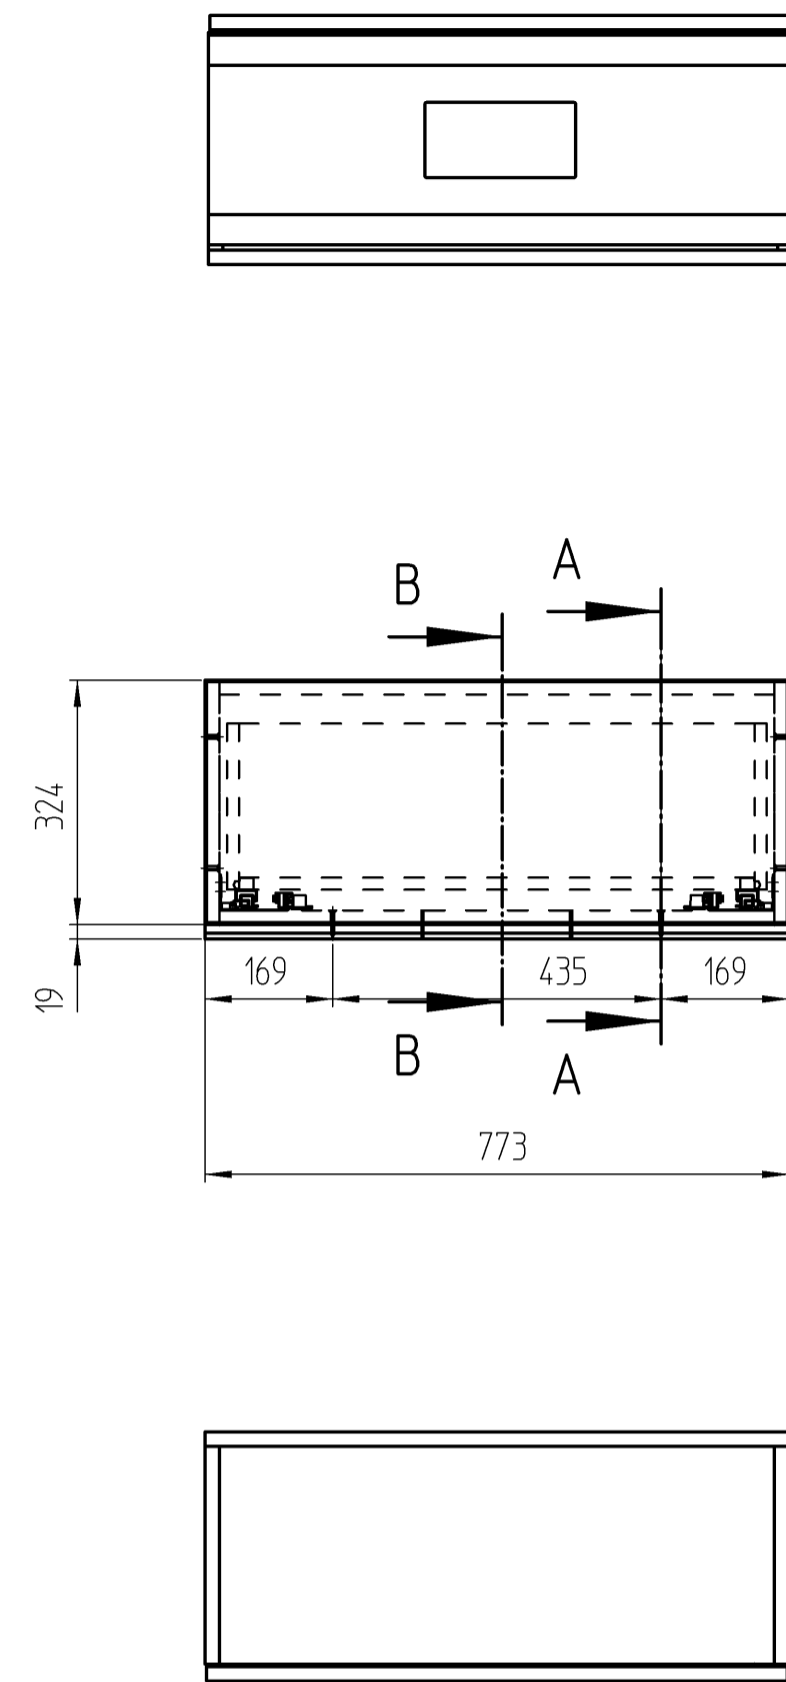

4	Senk-Holzchr. 4x35	61108313	3	St	7997	SPAX, verzinkt
1	double wooden shelf A800 T330	284465	2			
1	wooden board A800 T330	284464	1			
Piece	Designation/Description	Drawing/Mat.-Nr.	Pos	Material	DIN/VBN	Remark
Changings						
Used by			First used for		Foreign designation	
	Date	Name	Weight/kg	27,487	Format	Index
Designed	09.11.20	Studer_A	Free Dim. Tol.	Main Scale	Development No.	
Released	09.11.20	Studer_A	HT 25	1:10	704-982	
In Change					Replacement for	
Designation				wooden board A800 T330		
				Schubladenschrank A800 T330		
Project				Customer901		
www.visplay.com						