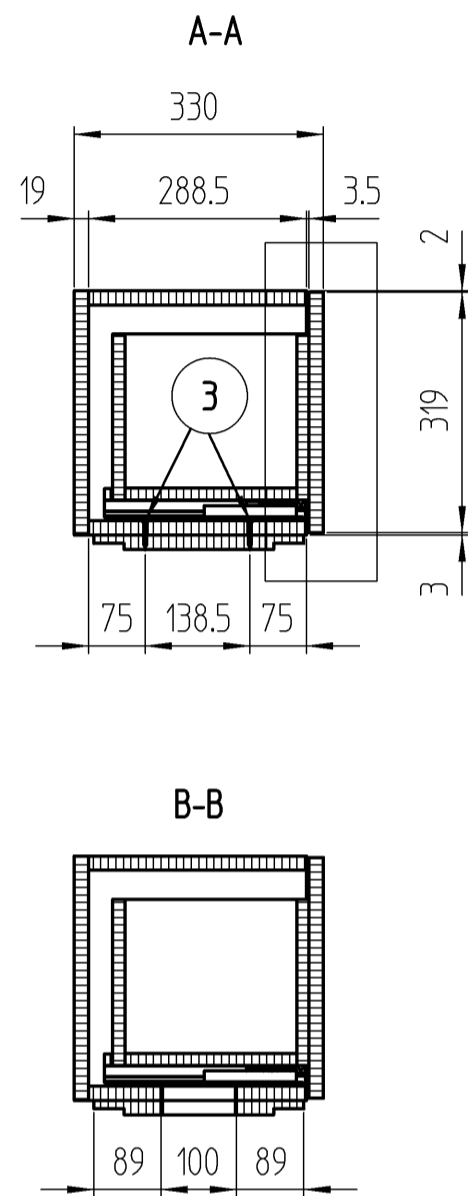

4	Senk-Holzchr. 4x35	61108313	3	St	7997	SPAX, verzinkt
1	double wooden shelf A800 T330	284465	2			
1	wooden board A800 T330	284464	1			
Piece	Designation/Description	Drawing/Mat.-Nr.	Pos	Material	DIN/VBN	Remark
Changings						
Used by			First used for		Foreign designation	
	Date	Name	Weight/kg	27,487	Format	Index
Designed	09.11.20	Studer_A	Free Dim. Tol.	Main Scale	Development No.	
Released	09.11.20	Studer_A	HT 25	1:10	704-982	
In Change					Replacement for	
Designation				wooden board A800 T330		
				Schubladenschrank A800 T330		
Project				Customer901		
www.visplay.com						