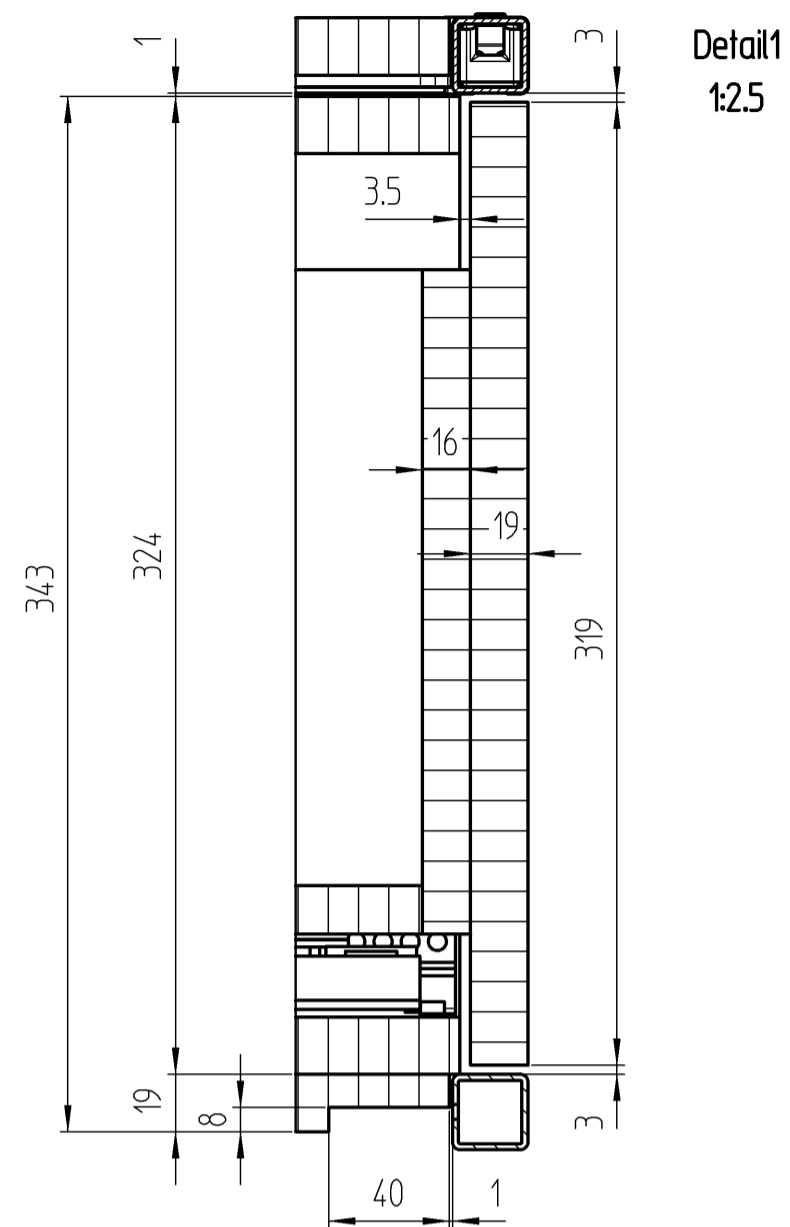

4	Senk-Holzchr. 4x35	61108313	3	St	7997	SPAX, verzinkt
1	double wooden shelf A800 T330	284465	2			
1	wooden board A800 T330	284464	1			
Piece	Designation/Description	Drawing/Mat.-Nr.	Pos	Material	DIN/VBN	Remark
Changings						
Used by			First used for		Foreign designation	
	Date	Name	Weight/kg	27,487	Format	Index
Designed	09.11.20	Studer_A	Free Dim. Tol.	Main Scale	Development No.	
Released	09.11.20	Studer_A	HT 25	1:10	704-982	
In Change					Replacement for	
Designation				wooden board A800 T330		
				Schubladenschrank A800 T330		
Project				Customer901		
www.visplay.com						