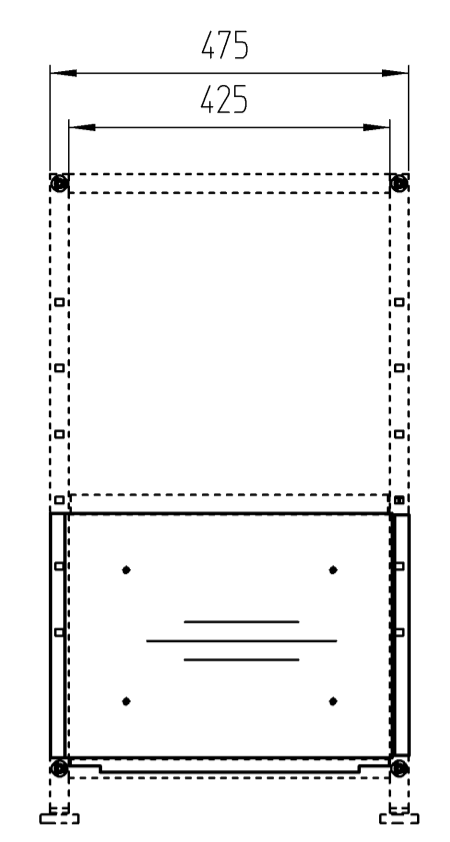

4	Senk-Holzchr. 4x35	61108313	3	St	7997	SPAX, verzinkt
1	double wooden shelf A800	280072	2			
1	wooden board A800	280070	1			
Piece	Designation/Description	Drawing/Mat.-Nr.	Pos	Material	DIN/VBN	Remark
Changings						
Used by		First used for		Foreign designation		Format Index Sheet
Designed	07.07.20	Studer_A	Weight/kg	36,484	Development No.	
Released	09.11.20	Studer_A	Free Dim. Tol.	Main Scale	704-714 2 A 1/1	
In Change			HT 25	1:10	Replacement for	
Designation				wooden board A800		
Project				Schubladenschrank A800 Nahrese		
Customer				901		
www.visplay.com						