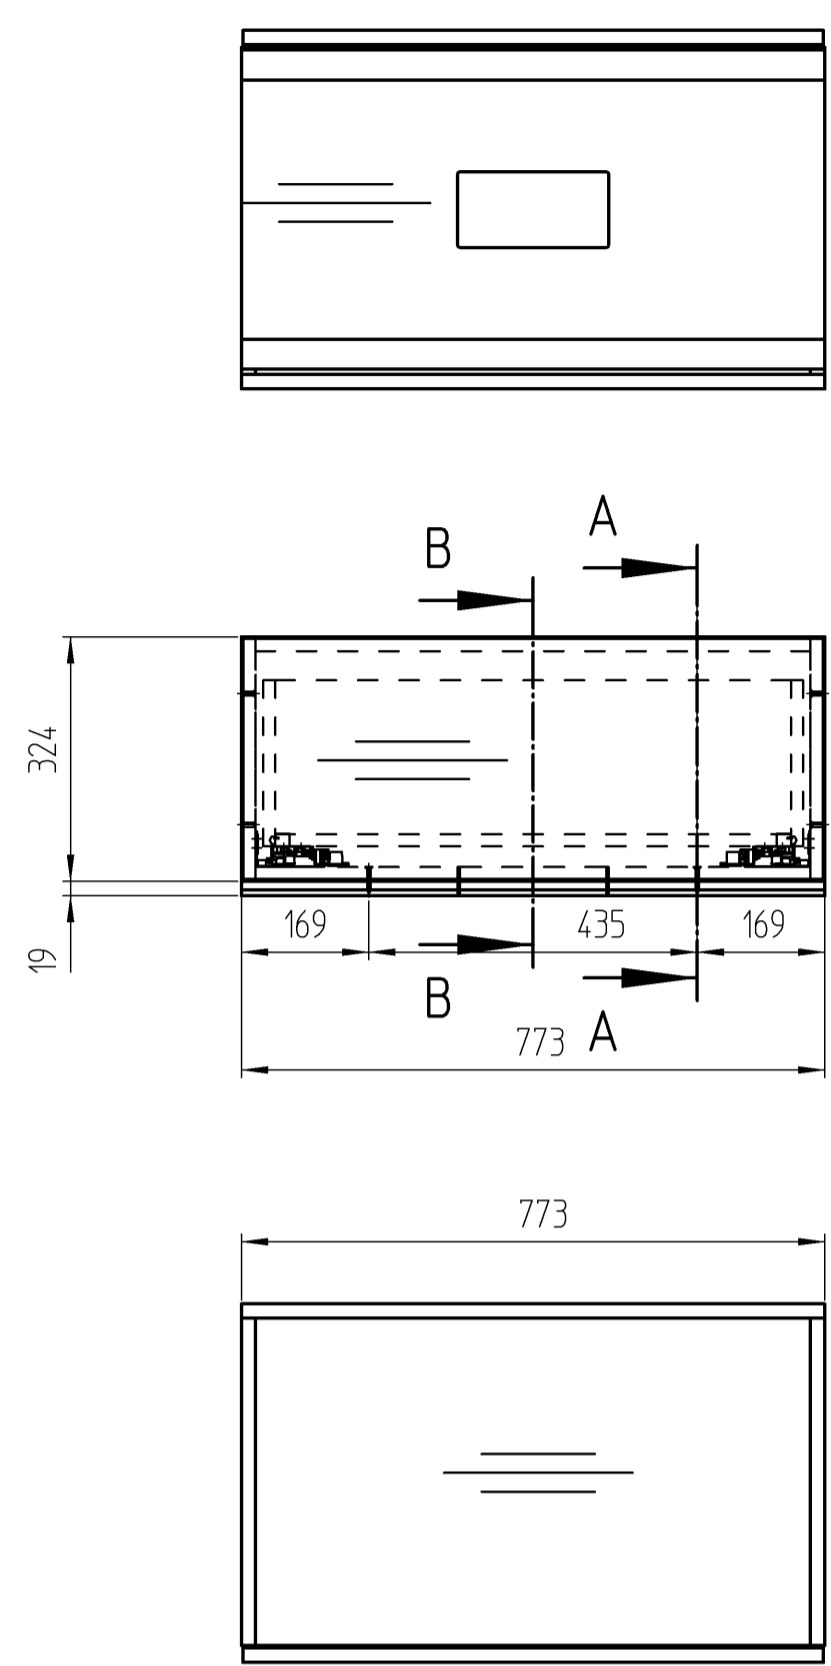

4	Senk-Holzchr. 4x35	61108313	3	St	7997	SPAX, verzinkt
1	double wooden shelf A800	280072	2			
1	wooden board A800	280070	1			
Piece	Designation/Description	Drawing/Mat.-Nr.	Pos	Material	DIN/VBN	Remark
Changings						
Used by		First used for		Foreign designation		Format Index Sheet
Designed	07.07.20	Studer_A	Weight/kg	36,484	Development No.	
Released	09.11.20	Studer_A	Free Dim. Tol.	Main Scale	704-714 2 A 1/1	
In Change			HT 25	1:10	Replacement for	
Designation				wooden board A800		
Project				Schubladenschrank A800 Nahrese		
Customer				901		
www.visplay.com						