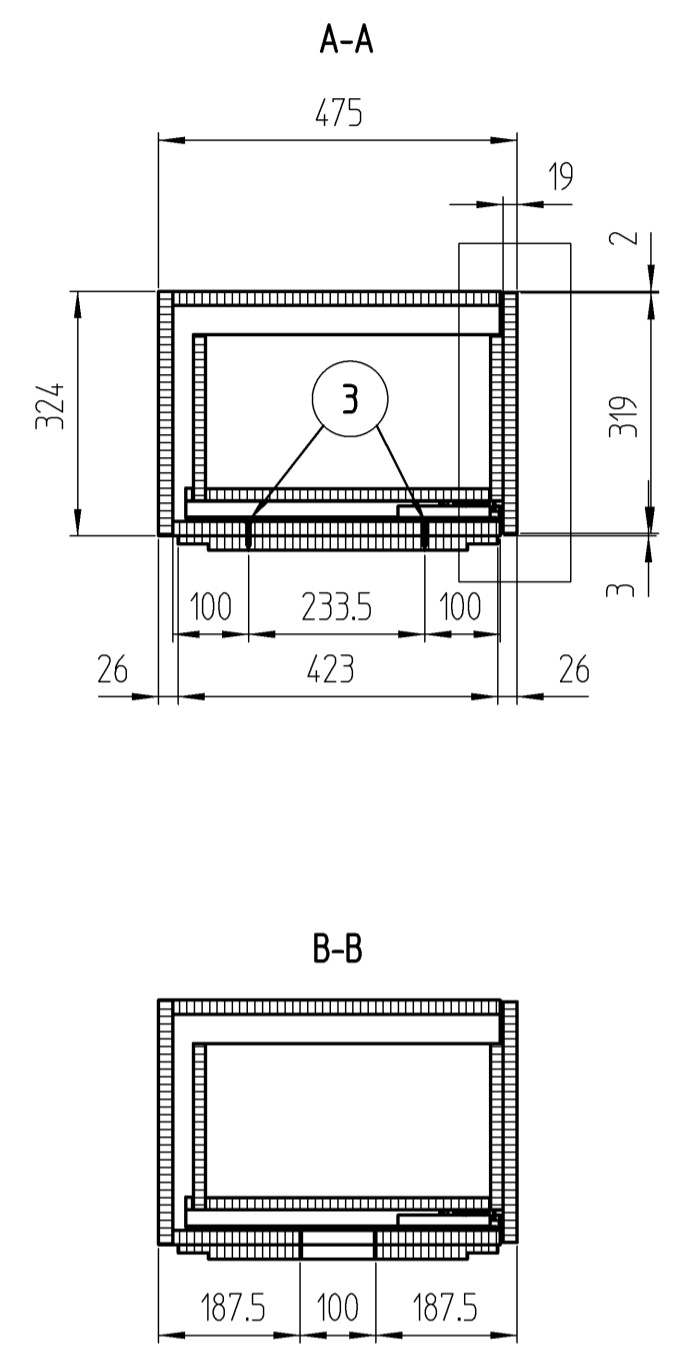

4	Senk-Holzchr. 4x35	61108313	3	St	7997	SPAX, verzinkt
1	double wooden shelf A800	280072	2			
1	wooden board A800	280070	1			
Piece	Designation/Description	Drawing/Mat.-Nr.	Pos	Material	DIN/VBN	Remark
Changings						
Used by		First used for		Foreign designation		Format Index Sheet
Designed	07.07.20	Studer_A	Weight/kg	36,484	Development No.	
Released	09.11.20	Studer_A	Free Dim. Tol.	Main Scale	704-714 2 A 1/1	
In Change			HT 25	1:10	Replacement for	
Designation				wooden board A800		
Project				Schubladenschrank A800 Nahrese		
Customer				901		
www.visplay.com						