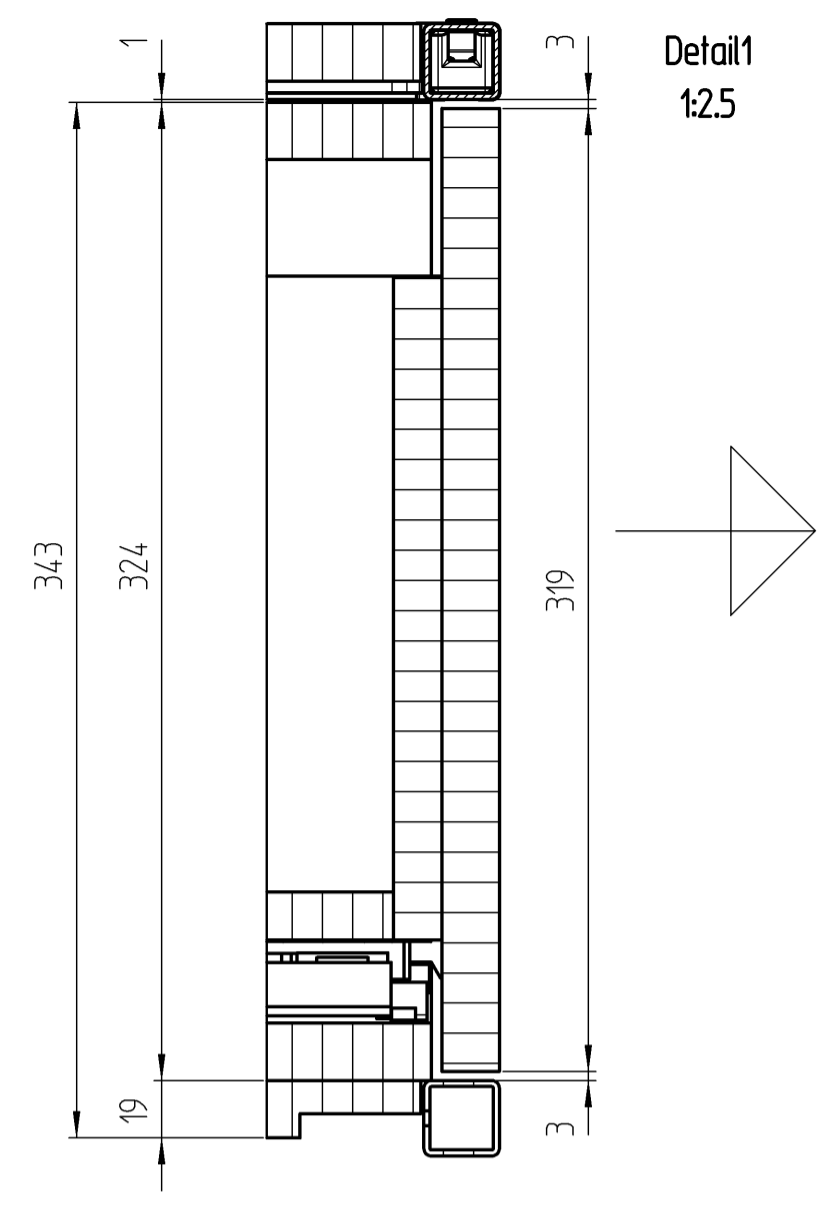

4	Senk-Holzchr. 4x35	61108313	3	St	7997	SPAX, verzinkt
1	double wooden shelf A800	280072	2			
1	wooden board A800	280070	1			
Piece	Designation/Description	Drawing/Mat.-Nr.	Pos	Material	DIN/VBN	Remark
Changings						
Used by		First used for		Foreign designation		Format Index Sheet
Designed	07.07.20	Studer_A	Weight/kg	36,484	Development No.	
Released	09.11.20	Studer_A	Free Dim. Tol.	Main Scale	704-714 2 A 1/1	
In Change			HT 25	1:10	Replacement for	
Designation				wooden board A800		
Project				Schubladenschrank A800 Nahrese		
Customer				901		
www.visplay.com						