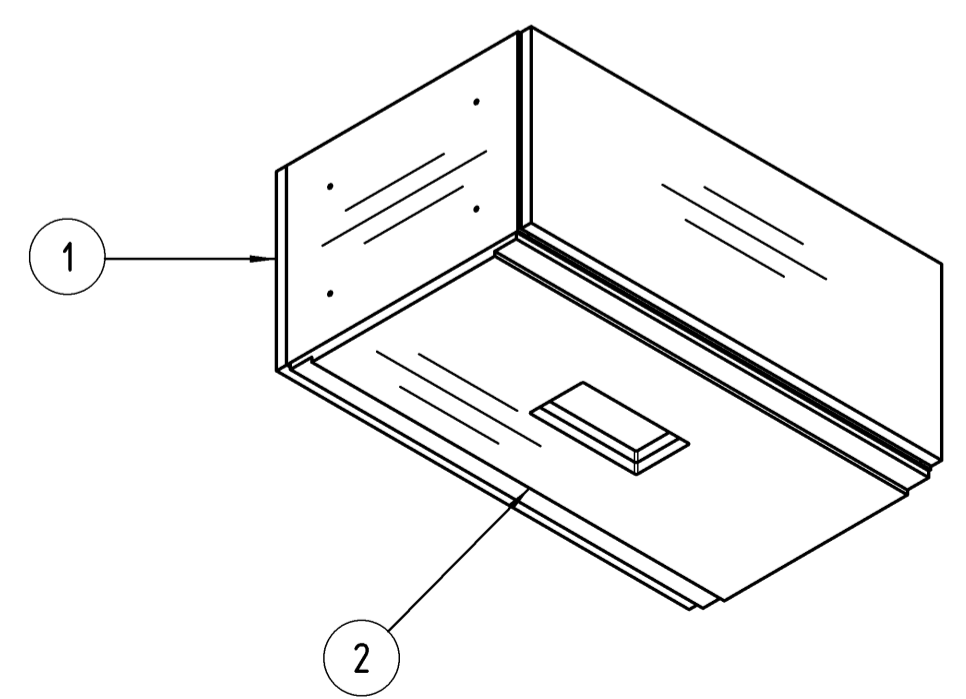

4	Senk-Holzchr. 4x35	61108313	3	St	7997	SPAX, verzinkt
1	double wooden shelf A800	280072	2			
1	wooden board A800	280070	1			
Piece	Designation/Description	Drawing/Mat.-Nr.	Pos	Material	DIN/VBN	Remark
Changings						
Used by		First used for		Foreign designation		Format Index Sheet
Designed	07.07.20	Studer_A	Weight/kg	36,484	Development No.	
Released	09.11.20	Studer_A	Free Dim. Tol.	Main Scale	704-714 2 A 1/1	
In Change			HT 25	1:10	Replacement for	
Designation				wooden board A800		
Project				Schubladenschrank A800 Nahrese		
Customer				901		
www.visplay.com						