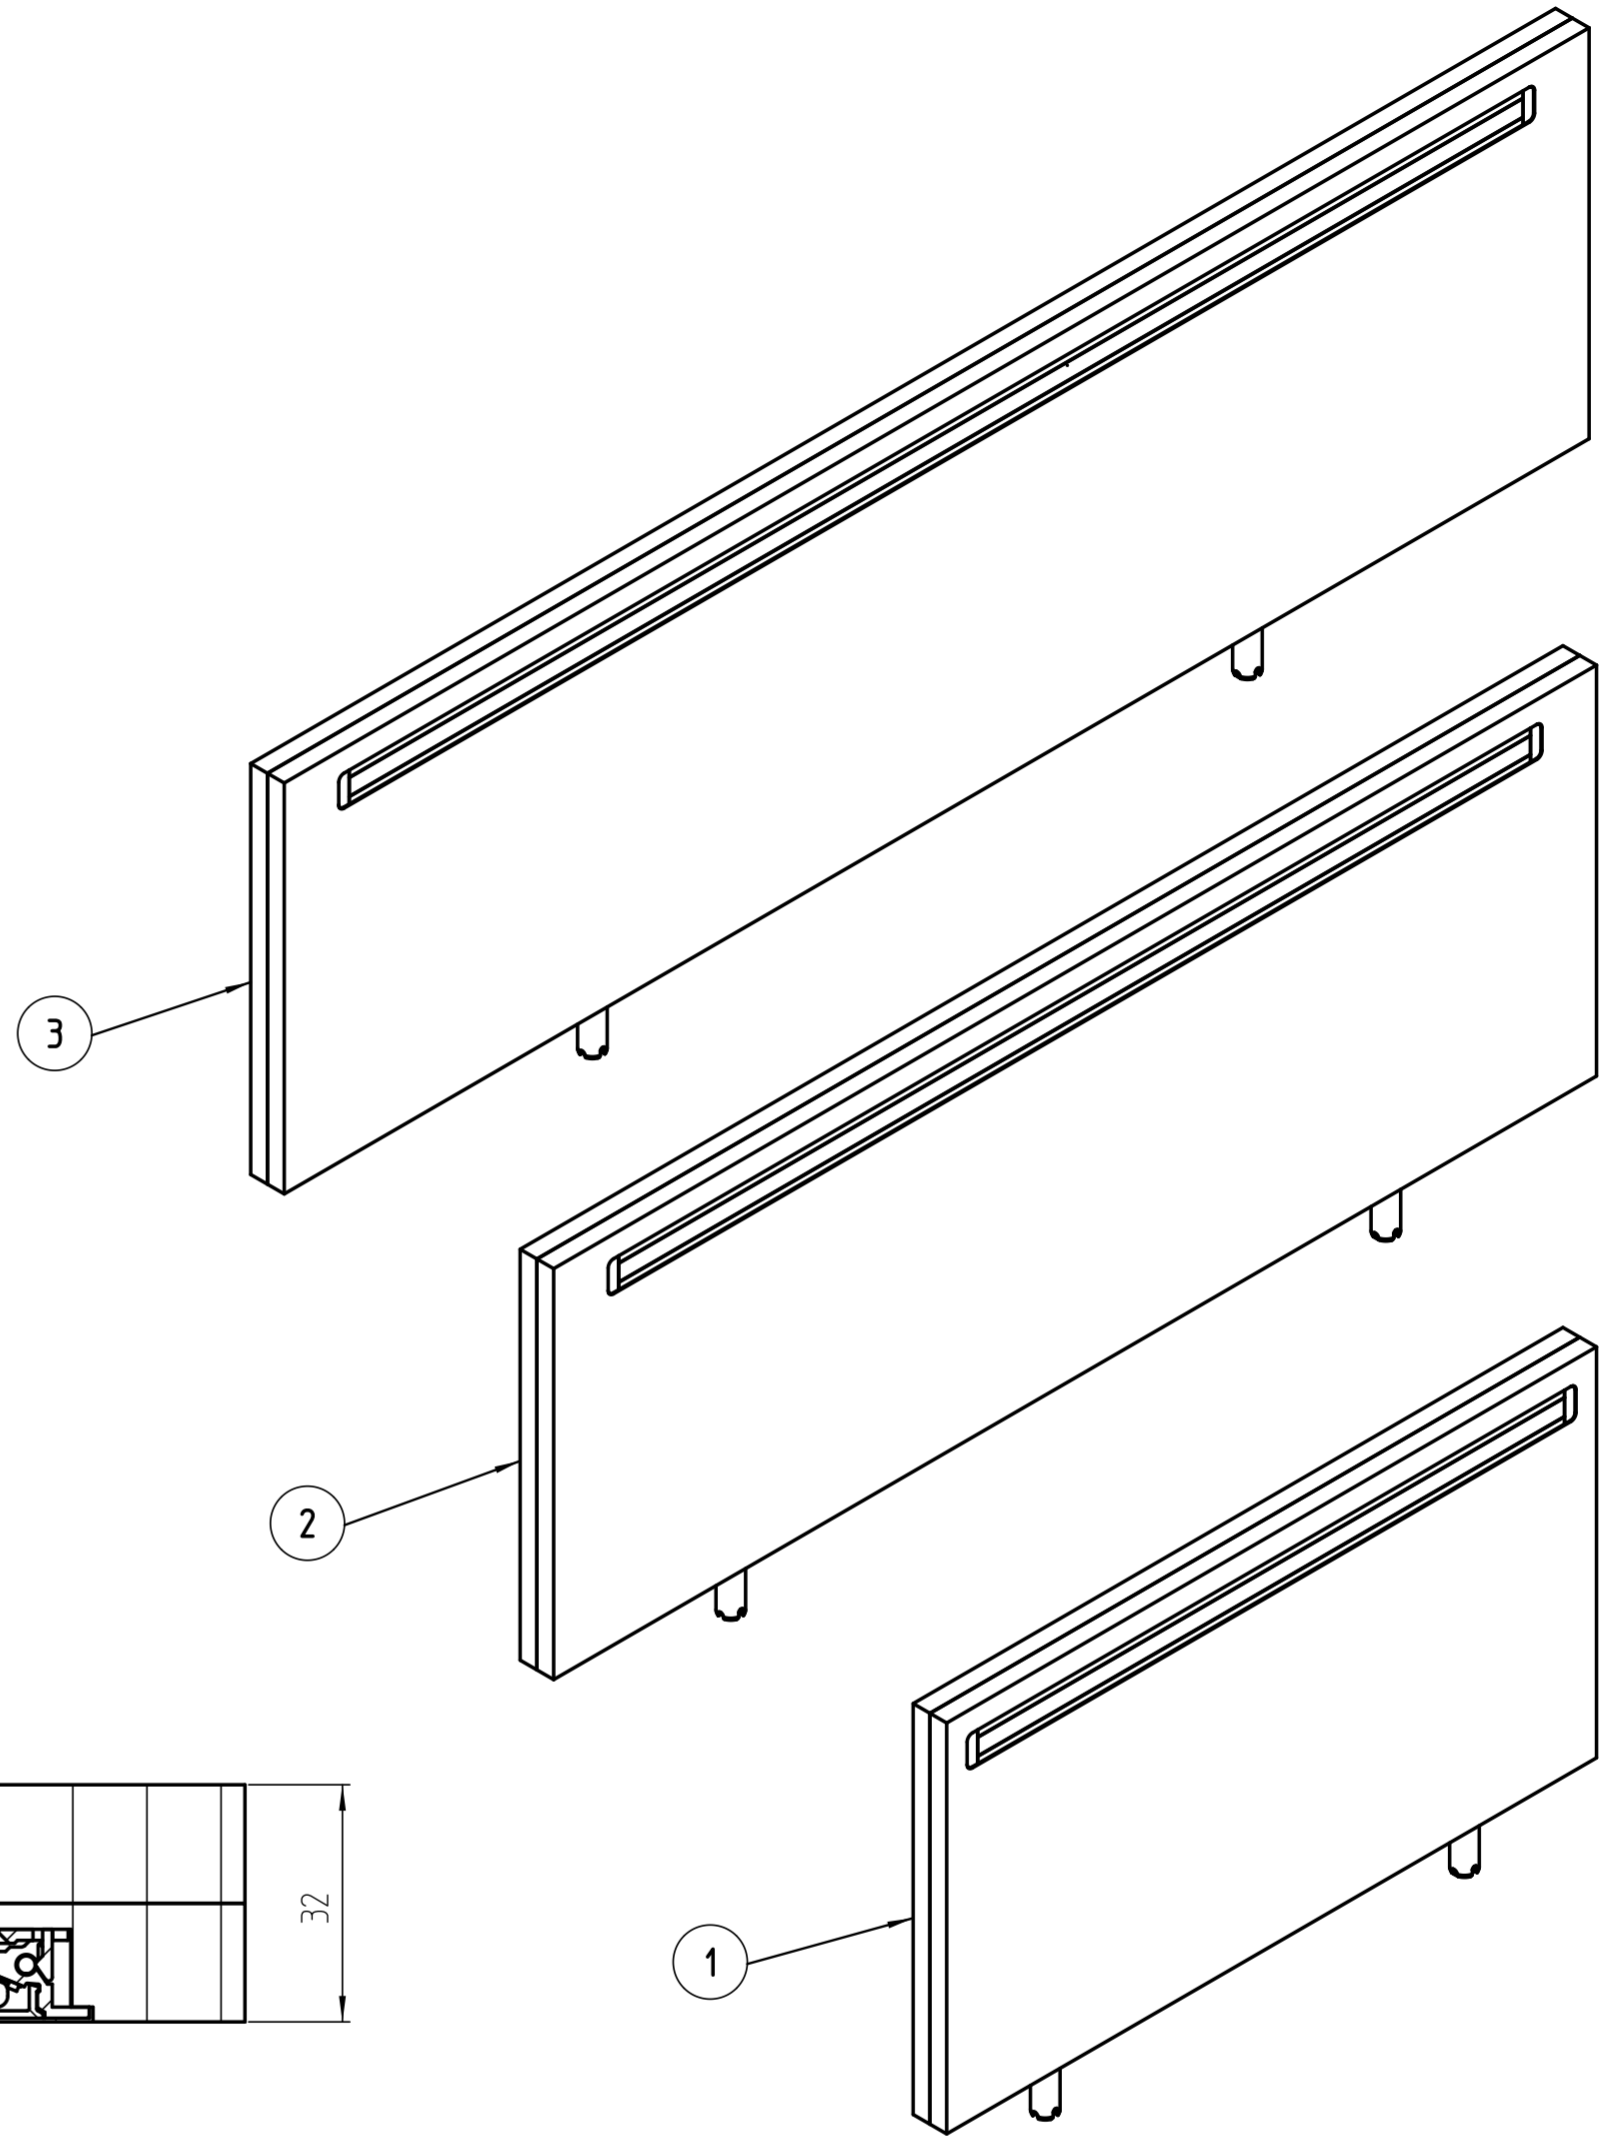

assembly situation with bracket - Set 996-282

Holz, Kante und Oberfläche nach Auftrag
Wood, surface and edges to be advised

shelf	704-513	704-514	704-515
length B	620	995	1245
lamp 3000K	332-420	332-421	332-422
lamp 4000K	332-436	332-437	332-438
length	580	890	1140
width dimension	581	891	1141
axis	400	625	625
min./max. depth	250 - 380	250 - 380	250 - 380

1	Wooden shelf for LED Light	704515	3			
1	Wooden shelf for LED Light	704514	2			
1	Wooden shelf for LED Light	704513	1			
Piece	Designation/Description	Drawing/Mat.-Nr.	Pos	Material	DIN/VBN	Remark

Changings						
Used by		First used for		Foreign designation		Format Index Sheet
Designed	Date	Name	Weight/kg	Development No.		
Released	19.02.20	Studer_A	17.144	704-396		2 A 1/1
In Change	27.02.20	Studer_A	Free Dim. Tol.	Main Scale	Replacement for	
Designation			1:5			
Wooden shelf for LED Light						
Project Customer 901						
www.visplay.com						