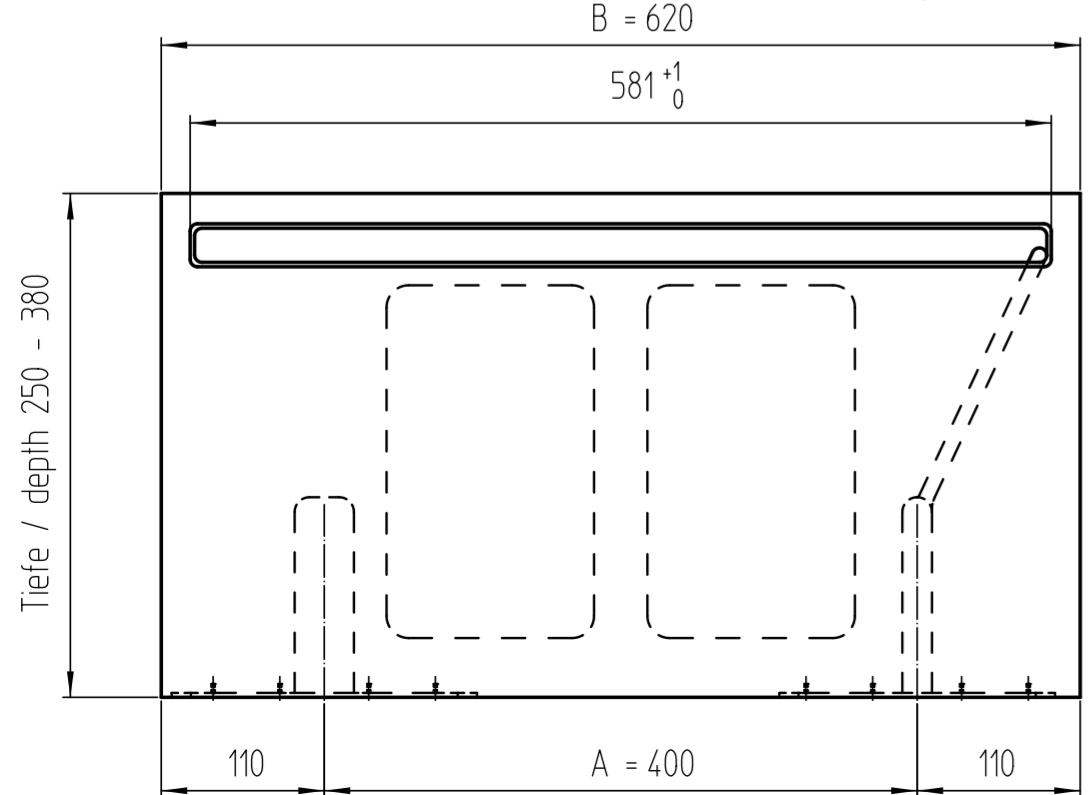

assembly situation with bracket - Set 996-282

Holz, Kante und Oberfläche nach Auftrag
Wood, surface and edges to be advised

shelf	704-513	704-514	704-515
length B	620	995	1245
lamp 3000K	332-420	332-421	332-422
lamp 4000K	332-436	332-437	332-438
length	580	890	1140
width dimension	581	891	1141
axis	400	625	625
min./max. depth	250 - 380	250 - 380	250 - 380

1	Wooden shelf for LED Light	704515	3			
1	Wooden shelf for LED Light	704514	2			
1	Wooden shelf for LED Light	704513	1			
Piece	Designation/Description	Drawing/Mat.-Nr.	Pos	Material	DIN/VBN	Remark

Changings						
Used by		First used for		Foreign designation		Format Index Sheet
Designed	Date	Name	Weight/kg	Development No.		
Released	19.02.20	Studer_A	17.144	704-396		2 A 1/1
In Change	27.02.20	Studer_A	Free Dim. Tol.	Main Scale	Replacement for	
Designation			1:5			
Wooden shelf for LED Light						
Project Customer 901						
www.visplay.com						