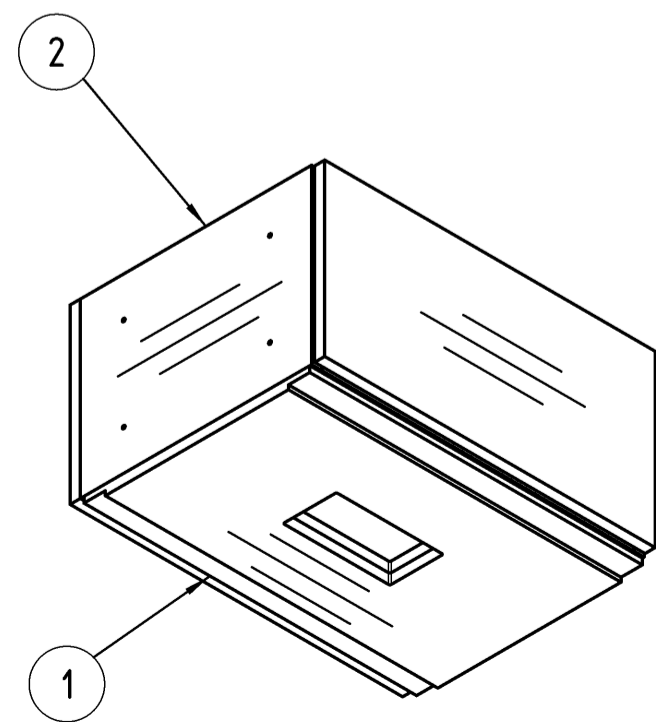

Detail1
1:25

4	Senk-Holzchr. 4x35	61108313	3	St	7997	SPAX, verzinkt
1	wooden board A650	278186	2			
1	double wooden shelf A650	278185	1			
Piece	Designation/Description	Drawing/Mat.-Nr.	Pos	Material	DIN/VBN	Remark
Changings						
Used by			First used for		Foreign designation	
	Date	Name	Weight/kg	30,952	Development No.	
Designed	10.06.20	Studer_A	Free Dim. Tol.	Main Scale	278-184	
Released	09.11.20	Studer_A	ISO 2768-mK	1:10	2 A 1/1	
In Change					Replacement for	
Designation				wooden board A650		
Project				Schubladerschrank A650 Nahres		
Customer901						
www.visplay.com				visplay		