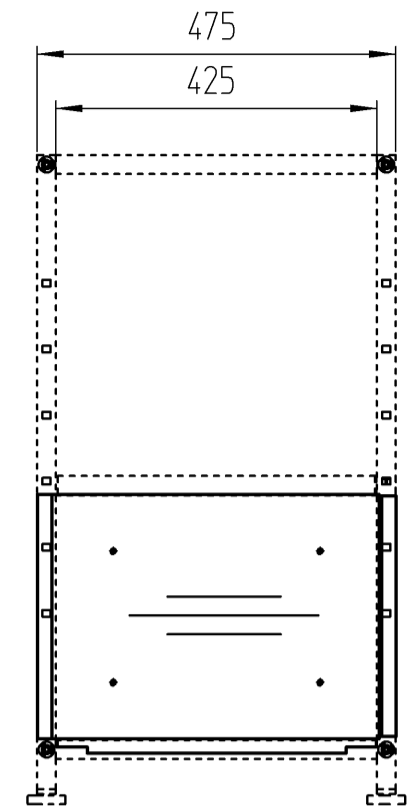

Detail1
1:25

4	Senk-Holzchr. 4x35	61108313	3	St	7997	SPAX, verzinkt
1	wooden board A650	278186	2			
1	double wooden shelf A650	278185	1			
Piece	Designation/Description	Drawing/Mat.-Nr.	Pos	Material	DIN/VBN	Remark
Changings						
Used by			First used for		Foreign designation	
	Date	Name	Weight/kg	30,952	Development No.	
Designed	10.06.20	Studer_A	Free Dim. Tol.	Main Scale	278-184	
Released	09.11.20	Studer_A	ISO 2768-mK	1:10	2 A 1/1	
In Change					Replacement for	
Designation				wooden board A650		
Project				Schubladerschrank A650 Nahres		
Customer901						
www.visplay.com				visplay		