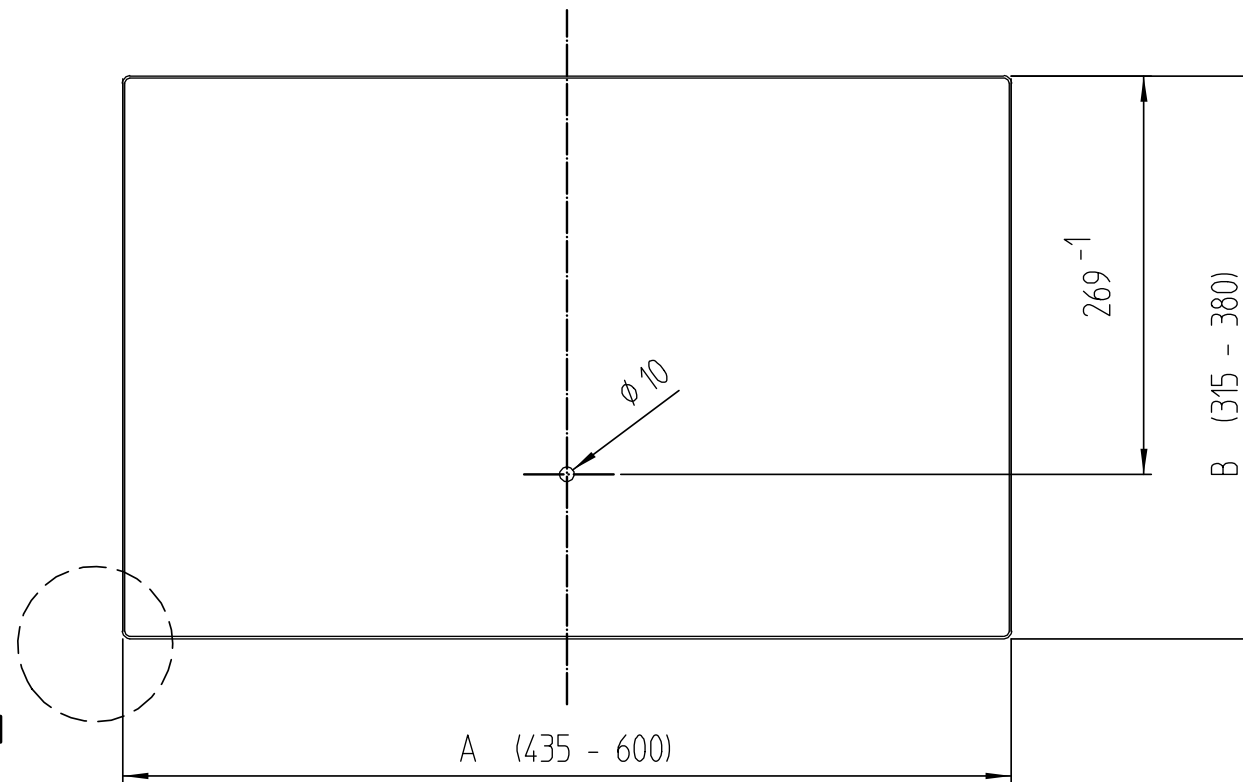

Any intellectual property right subsisting in this drawing is owned by our companies. Transmitting, using or copying without permission is prohibited.

Detail2

measure	min.	max.
A	435	600
B	315	380

drawn: 600x380x8

Detail1

all corners R5
corners polished
Kanten gefast

Detail1
1:1

Detail2
1:1

1	ESG 8mm	63600108	1			
Piece	Designation /Description	Drawing/Mat.-Nr.	Pos	Material	DIN/VBN	Remark
Changings						
D		Zeichnungsüberarbeitung; Breite war max. 620		martin		27.10.05
Used by		VK		First used for		VK
Date		Name		Wheight/kg		4,732
Designed		03.07.97 gais		Free Dim. Tol.		Main Scale
Released		11.09.08 Hurst_R		DIN 1249		1:5
In Change						Replacement fo973173
Designation				glassshelf AxBx8 for shelf support bracket		
Projekt Customer901						
www.visplay.com						