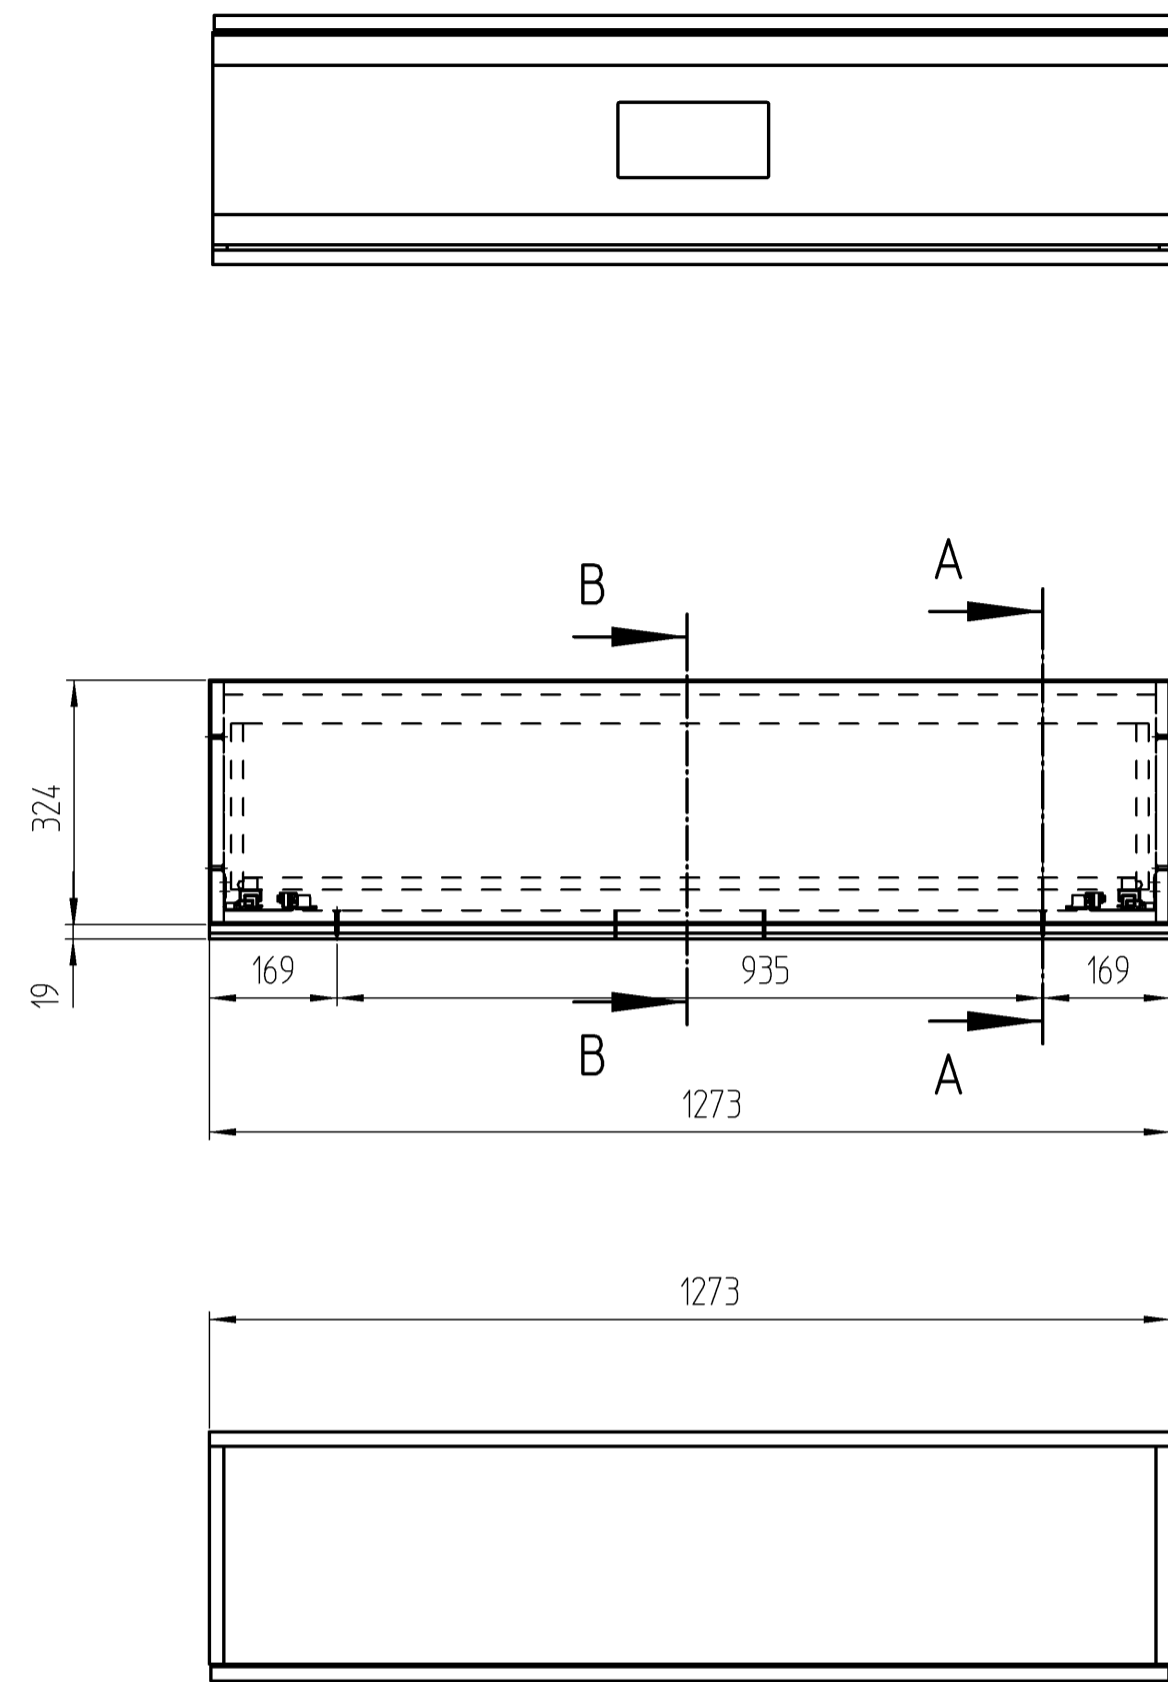

Detail1
1:2.5

4	Senk-Holzchr. 4x35	61108313	3	St	7997	SPAX, verzinkt
1	double wooden shelf A1300 T330	284442	2			
1	wooden board A1300 T330	284437	1			
Piece	Designation/Description	Drawing/Mat.-Nr.	Pos	Material	DIN/VBN	Remark
Changings						
Used by		First used for		Foreign designation		Format Index Sheet
	Date	Name	Weight/kg	41,928		Development No.
Designed	06.11.20	Studer_A	Free Dim. Tol.	Main Scale		704-983 2 A 1/1
Released	09.11.20	Studer_A	ISO 2768-mK	1:10		
In Change						
Designation				wooden board A1300 T330		
Project				Schubladenschrank A1300 T330		
Customer				903		
www.visplay.com						