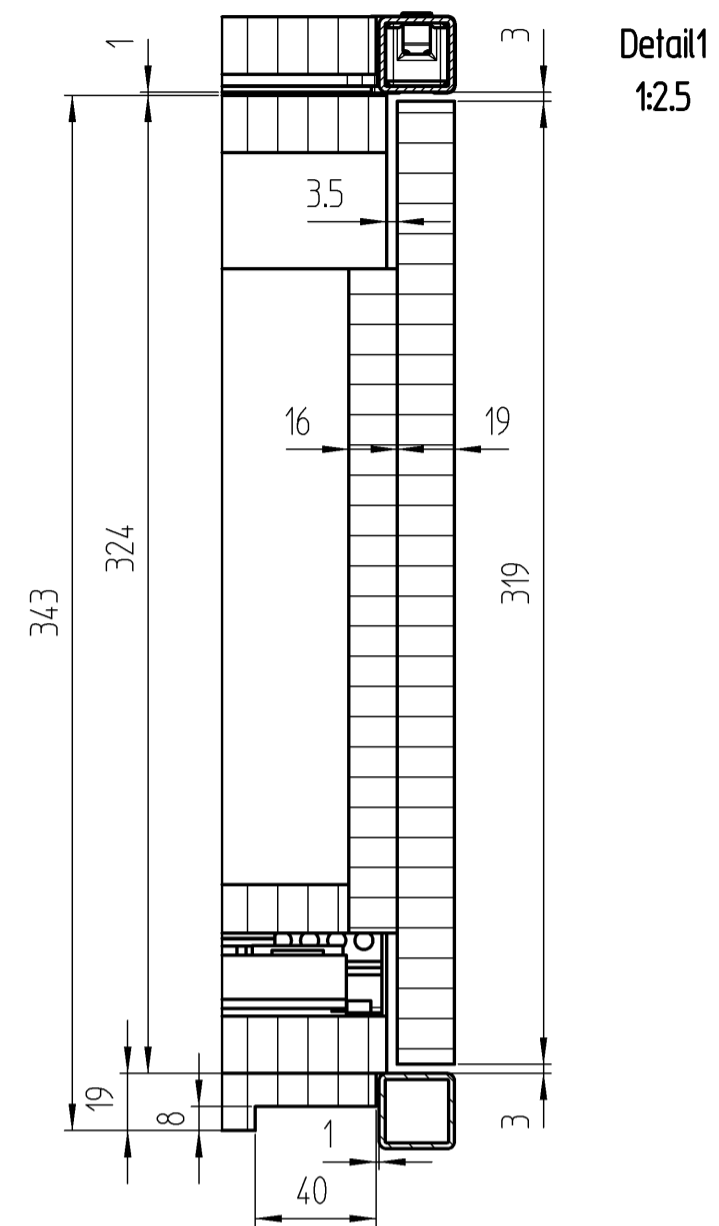

Detail1
1:2.5

4	Senk-Holzchr. 4x35	61108313	3	St	7997	SPAX, verzinkt
1	double wooden shelf A1300 T330	284442	2			
1	wooden board A1300 T330	284437	1			
Piece	Designation/Description	Drawing/Mat.-Nr.	Pos	Material	DIN/VBN	Remark
Changings						
Used by		First used for		Foreign designation		Format Index Sheet
	Date	Name	Weight/kg	41,928		Development No.
Designed	06.11.20	Studer_A	Free Dim. Tol.	Main Scale		704-983 2 A 1/1
Released	09.11.20	Studer_A	ISO 2768-mK	1:10		
In Change						
Designation				wooden board A1300 T330		
Project				Schubladenschrank A1300 T330		
Customer				903		
www.visplay.com						