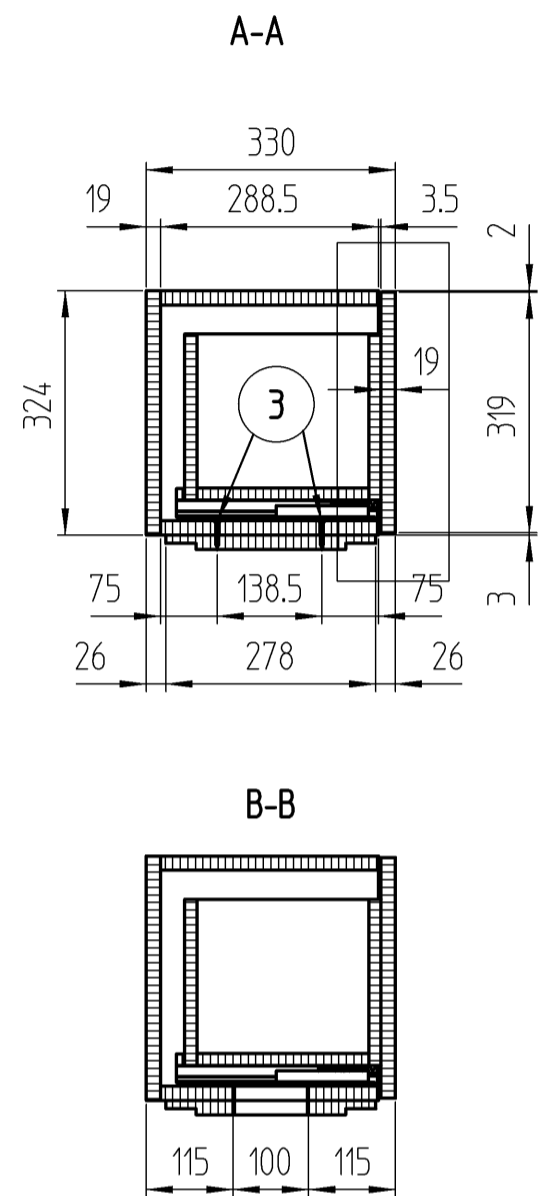

Detail1
1:2.5

4	Senk-Holzchr. 4x35	61108313	3	St	7997	SPAX, verzinkt
1	double wooden shelf A1300 T330	284442	2			
1	wooden board A1300 T330	284437	1			
Piece	Designation/Description	Drawing/Mat.-Nr.	Pos	Material	DIN/VBN	Remark
Changings						
Used by		First used for		Foreign designation		Format Index Sheet
	Date	Name	Weight/kg	41,928		Development No.
Designed	06.11.20	Studer_A	Free Dim. Tol.	Main Scale		704-983 2 A 1/1
Released	09.11.20	Studer_A	ISO 2768-mK	1:10		
In Change						
Designation				wooden board A1300 T330		
Project				Schubladenschrank A1300 T330		
Customer				903		
www.visplay.com						