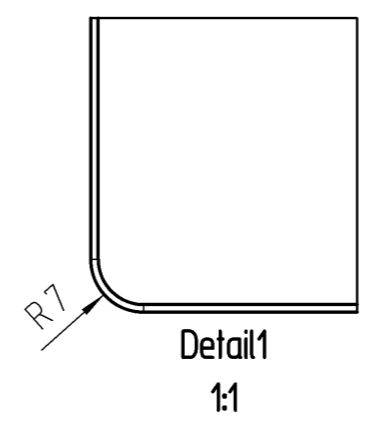

Aussenkanten umlaufend gesäumt und geschliffen
gemäss DIN 1249-11
alle Aussenecken gerundet R7

Outer edges circumferentially lined and sanded
according to DIN 1249-11
all outer corners rounded R7