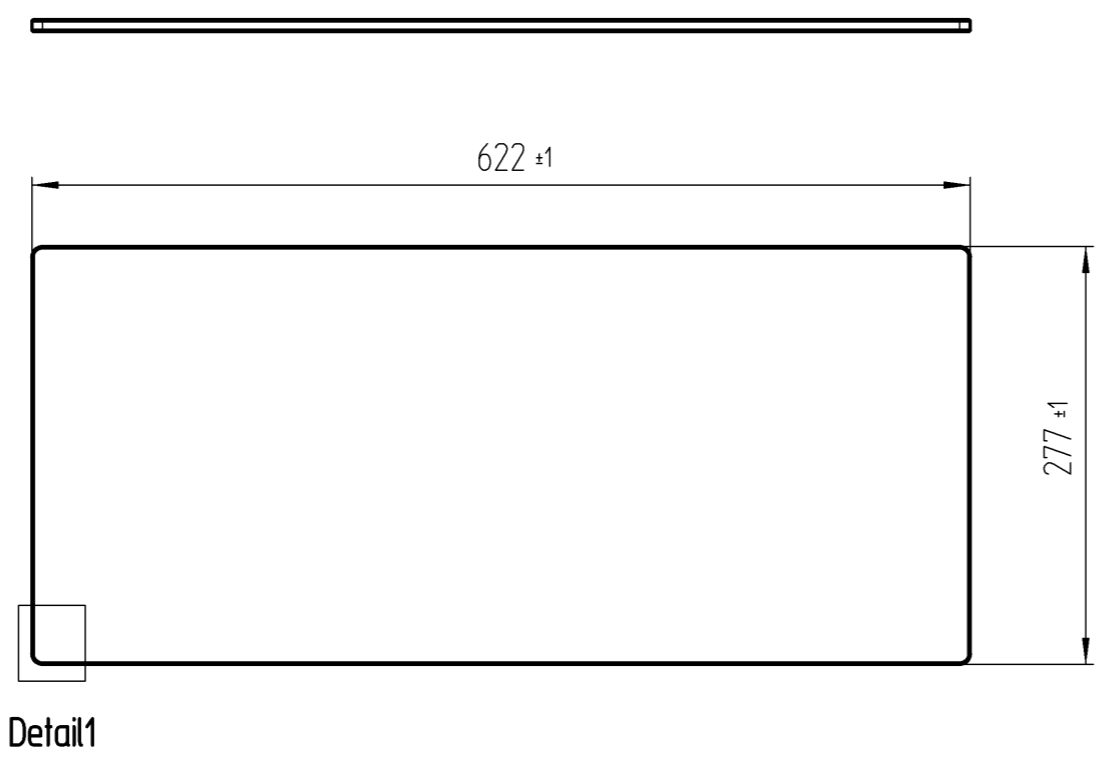

Any intellectual property right subsisting in this drawing is owned by our companies. Transmitting, using or copying without permission is prohibited.
Ohne unsere Genehmigung darf diese Zeichnung weder kopiert noch an Drittpersonen weitergegeben werden.

Detail2
1:1