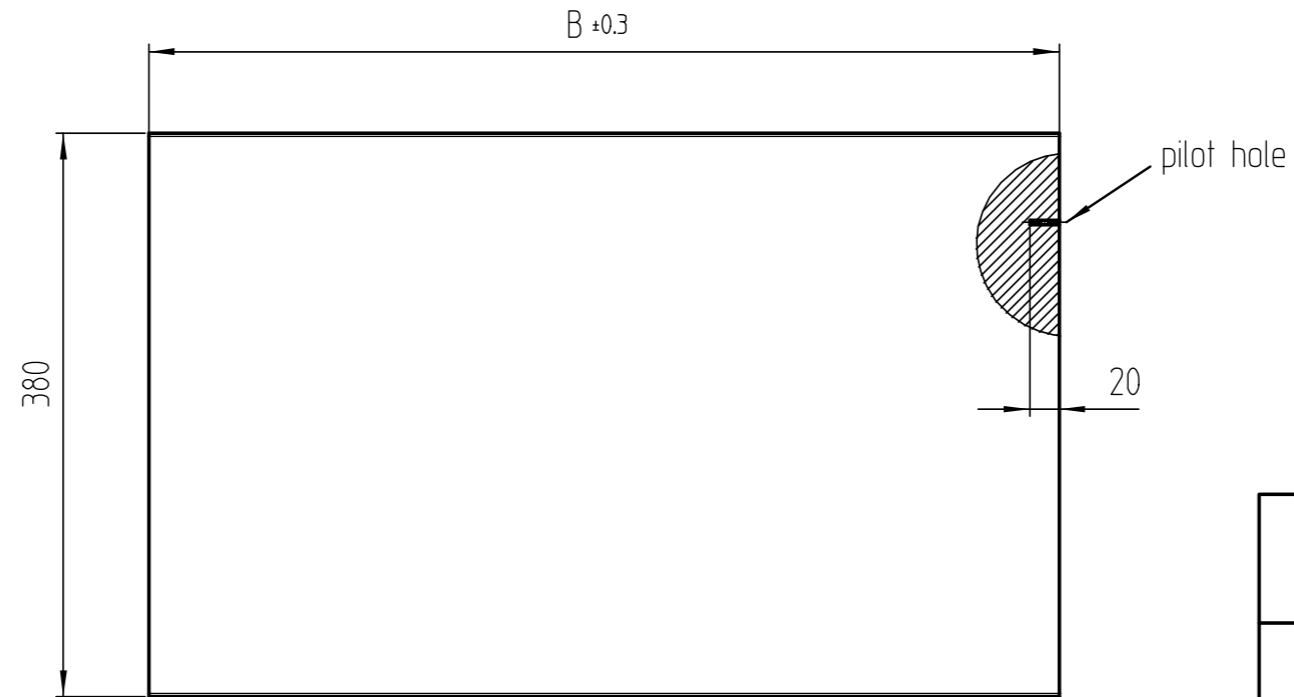

Any intellectual property right subsisting in this drawing is owned by our companies. Transmitting, using or copying without permission is prohibited.

shelf	A=617,5	A=992,5	A=1242,5
length B	614,5	989,5	1239,5

Piece	Designation /Description	Drawing/Mat.-Nr.	Pos	Material	DIN/VBN	Remark
Changings						
B		An 229-120 angepasst			Ewald_A	03.09.14
Used by		First used for		Foreign Designation		Format Index Sheet
	Date	Name	Wheight/kg	54,971	Development No.	
Designed	02.09.13	Ewald_A	Free Dim. Tol.	Main Scale	252-821	3 B 1
Released	03.09.14	Ewald_A	HT 25	1:5		
In Change					Replacement for	
Designation				wodden shelf without LED-ligthing		
Projekt E01498 Customer 991				visplay		
www.visplay.com						