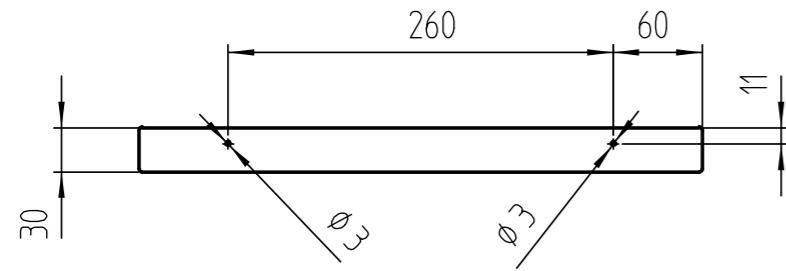

Any intellectual property right subsisting in this drawing is owned by our companies. Transmitting, using or copying without permission is prohibited.

shelf	A=617,5	A=992,5	A=1242,5
length B	614,5	989,5	1239,5

Piece	Designation /Description	Drawing/Mat.-Nr.	Pos	Material	DIN/VBN	Remark
Changings						
B		An 229-120 angepasst			Ewald_A	03.09.14
Used by		First used for		Foreign Designation		Format Index Sheet
	Date	Name	Wheight/kg	54,971	Development No.	
Designed	02.09.13	Ewald_A	Free Dim. Tol.	Main Scale	252-821	3 B 1
Released	03.09.14	Ewald_A	HT 25	1:5		
In Change					Replacement for	
Designation				wodden shelf without LED-ligthing		
Projekt E01498 Customer 991				visplay		
www.visplay.com						