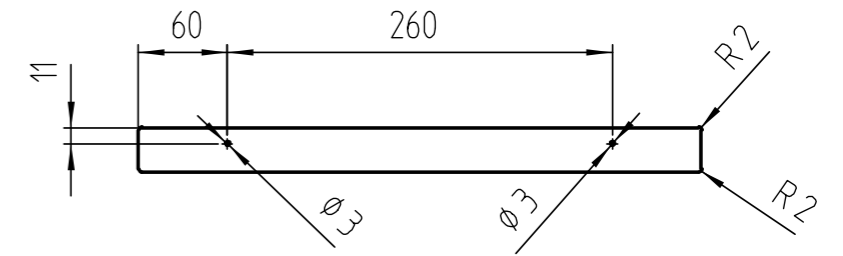

Any intellectual property right subsisting in this drawing is owned by our companies. Transmitting, using or copying without permission is prohibited.

shelf	A=617,5	A=992,5	A=1242,5
length B	614,5	989,5	1239,5

Piece	Designation /Description	Drawing/Mat.-Nr.	Pos	Material	DIN/VBN	Remark
Changings						
B		An 229-120 angepasst			Ewald_A	03.09.14
Used by		First used for		Foreign Designation		Format Index Sheet
	Date	Name	Wheight/kg	54,971	Development No.	
Designed	02.09.13	Ewald_A	Free Dim. Tol.	Main Scale	252-821	3 B 1
Released	03.09.14	Ewald_A	HT 25	1:5		
In Change					Replacement for	
Designation				wodden shelf without LED-ligthing		
Projekt E01498 Customer 991				visplay		
www.visplay.com						